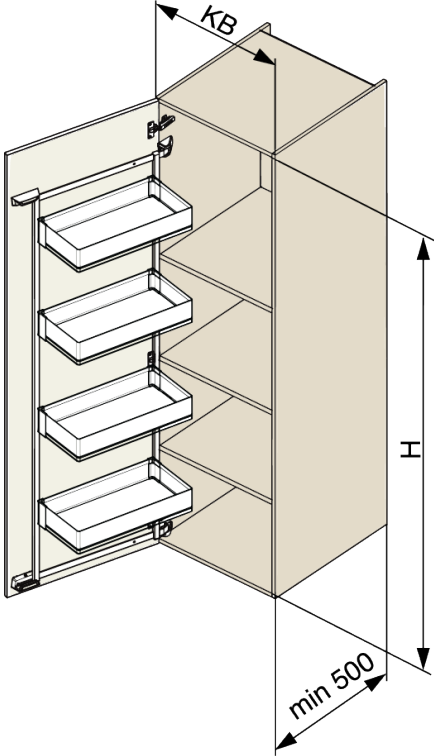

Kesse TANDEM side III - silver frame, H1700, W600

Parameter

Farbe	Silber
Marke	Kesseböhmer (Kesseboehmer)
Korpusbreite	600 mm
Korpushöhe	1700 mm
Mindestabnahmemenge	6

Produktbeschreibung

Kesse TANDEM Side III Optimize your kitchen storage with the Kesse TANDEM Side III - a smart and flexible frame system that integrates perfectly into any cabinet layout. Its shelves can be individually placed at different heights to suit your storage requirements, making it ideal for everyday use. Package includes only the frame - baskets must be purchased separately. With a load capacity 4 kg per shelf, it provides strong and secure support for various kitchen essentials. Key Features: Modular storage system for personalized kitchen organization The shelves can be placed at different heights Durable frame supports up to 4 kg per shelf Baskets are not included and must be purchased separately Manufactured by Kesseböhmer for trusted German quality

Kesse TANDEM side, Ersatz-Tablar ARENA style, W600, Weiß/Chrom

F005263

2D-Zeichnung

KB
450
600

H
600
1100
1700

TANDEM SIDE III

TANDEM III