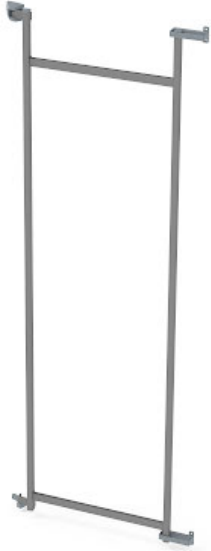

Kesse TANDEM side III - silver frame, H1700, W600

Parameter

Farbe	Silber
Marke	Kesseböhmer (Kesseboehmer)
Korpusbreite	600 mm
Korpushöhe	1700 mm
Mindestabnahmemenge	6

Produktbeschreibung

Kesse TANDEM Side III Optimize your kitchen storage with the Kesse TANDEM Side III - a smart and flexible frame system that integrates perfectly into any cabinet layout. Its shelves can be individually placed at different heights to suit your storage requirements, making it ideal for everyday use. Package includes only the frame - baskets must be purchased separately. With a load capacity 4 kg per shelf, it provides strong and secure support for various kitchen essentials. Key Features: Modular storage system for personalized kitchen organization The shelves can be placed at different heights Durable frame supports up to 4 kg per shelf Baskets are not included and must be purchased separately Manufactured by Kesseböhmer for trusted German quality

Zubehör

Kesse TANDEM III - silver frame with slide, H1700, W600

F015046

Kesse TANDEM Youboxx, Set 12, W600, Weiß

F005295

Komponenten

Kesse TANDEM side, Ersatz-Tablar ARENA classic, W600, Weiß/Chrom

F005264

Kesse TANDEM side, Ersatz-Tablar ARENA style, W600, Weiß/Chrom

F005263

2D-Zeichnung

KB
450
600

H
600
1100
1700

TANDEM SIDE III

TANDEM III