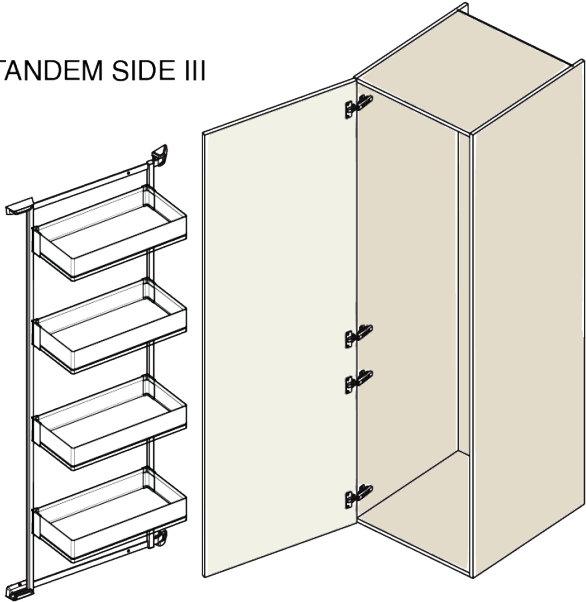

Kesse TANDEM side III - silver frame, H1700, W600

Parameter

Farbe	Silber
Marke	Kesseböhmer (Kesseboehmer)
Korpusbreite	600 mm
Korpushöhe	1700 mm
Mindestabnahmemenge	6

Produktbeschreibung

Kesse TANDEM Side III Optimize your kitchen storage with the Kesse TANDEM Side III - a smart and flexible frame system that integrates perfectly into any cabinet layout. Its shelves can be individually placed at different heights to suit your storage requirements, making it ideal for everyday use. Package includes only the frame - baskets must be purchased separately. With a load capacity 4 kg per shelf, it provides strong and secure support for various kitchen essentials. Key Features: Modular storage system for personalized kitchen organization The shelves can be placed at different heights Durable frame supports up to 4 kg per shelf Baskets are not included and must be purchased separately Manufactured by Kesseböhmer for trusted German quality

Kesse TANDEM side, Ersatz-Tablar ARENA style, W600, Weiß/Chrom

F005263

2D-Zeichnung

KB
450
600

H
600
1100
1700

TANDEM SIDE III

TANDEM III