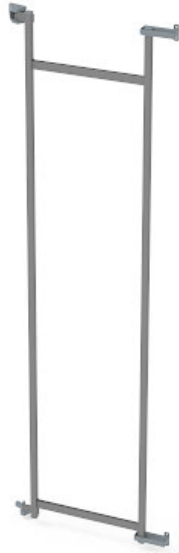

Kesse TANDEM side III - silver frame, H1700 ,W500

Parameter

Farbe	Silber
Marke	Kesseböhmer (Kesseboehmer)
Korpusbreite	500 mm
Korpushöhe	1700 mm
Mindestabnahmemenge	6

Produktbeschreibung

Kesse TANDEM Side III Optimize your kitchen storage with the Kesse TANDEM Side III - a smart and flexible frame system that integrates perfectly into any cabinet layout. Its shelves can be individually placed at different heights to suit your storage requirements, making it ideal for everyday use. Package includes only the frame - baskets must be purchased separately. With a load capacity 4 kg per shelf, it provides strong and secure support for various kitchen essentials. Key Features: Modular storage system for personalized kitchen organization The shelves can be placed at different heights Durable frame supports up to 4 kg per shelf Baskets are not included and must be purchased separately Manufactured by Kesseböhmer for trusted German quality

Zubehör

Kesse TANDEM III - silver frame with slide, H1700, W500

F015042

Komponenten

Basket for Kesse TANDEM side III, ARENA style, W500, white/chrome

F015112

Basket for Kesse TANDEM side III, ARENA classic, W500, white/chrome

F015113

2D-Zeichnung

KB
450
600

H
600
1100
1700

TANDEM SIDE III

TANDEM III