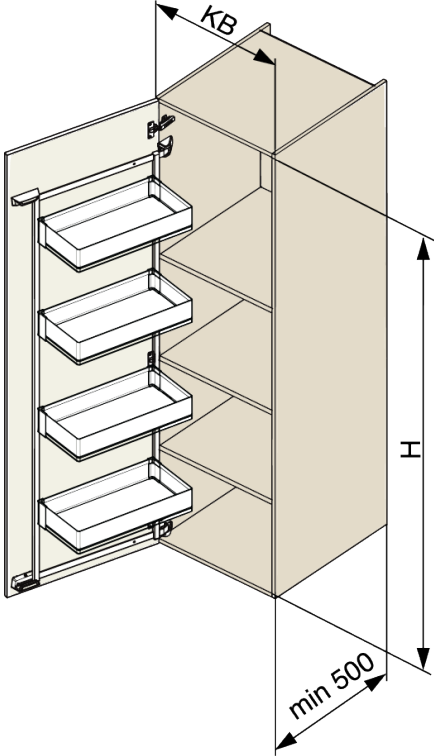

Kesse TANDEM side III - silver frame, H1700 ,W500

Parameter

Farbe	Silber
Marke	Kesseböhmer (Kesseboehmer)
Korpusbreite	500 mm
Korpushöhe	1700 mm
Mindestabnahmemenge	6

Produktbeschreibung

Kesse TANDEM Side III Optimize your kitchen storage with the Kesse TANDEM Side III - a smart and flexible frame system that integrates perfectly into any cabinet layout. Its shelves can be individually placed at different heights to suit your storage requirements, making it ideal for everyday use. Package includes only the frame - baskets must be purchased separately. With a load capacity 4 kg per shelf, it provides strong and secure support for various kitchen essentials. Key Features: Modular storage system for personalized kitchen organization The shelves can be placed at different heights Durable frame supports up to 4 kg per shelf Baskets are not included and must be purchased separately Manufactured by Kesseböhmer for trusted German quality

Zubehör

Kesse TANDEM III - silver frame with slide, H1700, W500

F015042

Komponenten

Basket for Kesse TANDEM side III, ARENA style, W500, white/chrome

F015112

Basket for Kesse TANDEM side III, ARENA classic, W500, white/chrome

F015113

2D-Zeichnung

KB
450
600

H
600
1100
1700

TANDEM SIDE III

TANDEM III