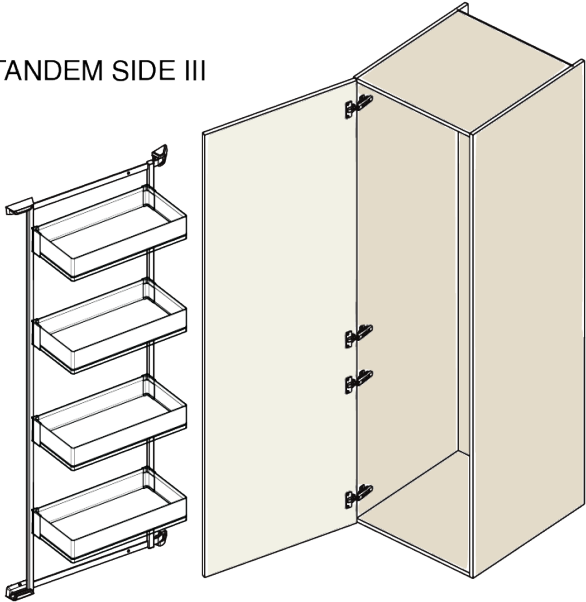

Kesse TANDEM side III - silver frame, H1700 ,W500

Parameter

Farbe	Silber
Marke	Kesseböhmer (Kesseboehmer)
Korpusbreite	500 mm
Korpushöhe	1700 mm
Mindestabnahmemenge	6

Produktbeschreibung

Kesse TANDEM Side III Optimize your kitchen storage with the Kesse TANDEM Side III - a smart and flexible frame system that integrates perfectly into any cabinet layout. Its shelves can be individually placed at different heights to suit your storage requirements, making it ideal for everyday use. Package includes only the frame - baskets must be purchased separately. With a load capacity 4 kg per shelf, it provides strong and secure support for various kitchen essentials. Key Features: Modular storage system for personalized kitchen organization The shelves can be placed at different heights Durable frame supports up to 4 kg per shelf Baskets are not included and must be purchased separately Manufactured by Kesseböhmer for trusted German quality

F015113

2D-Zeichnung

KB
450
600

H
600
1100
1700

TANDEM SIDE III

TANDEM III