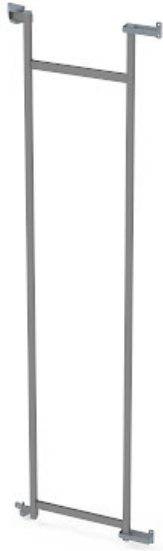

## Kesse TANDEM side III - silver frame, H1700, W450

### Parameter

|                                  |                               |
|----------------------------------|-------------------------------|
| Farbe                            | Silber                        |
| Marke                            | Kesseböhmer<br>(Kesseboehmer) |
| Korpusbreite                     | 450 mm                        |
| Korpushöhe                       | 1700 mm                       |
| Hersteller<br>Produktbezeichnung | 3718 0102                     |
| Mindestabnahmemenge              | 6                             |

### Produktbeschreibung

Kesse TANDEM Side III Optimize your kitchen storage with the Kesse TANDEM Side III - a smart and flexible frame system that integrates perfectly into any cabinet layout. Its shelves can be individually placed at different heights to suit your storage requirements, making it ideal for everyday use. Package includes only the frame - baskets must be purchased separately. With a load capacity 4 kg per shelf, it provides strong and secure support for various kitchen essentials. Key Features: Modular storage system for personalized kitchen organization The shelves can be placed at different heights Durable frame supports up to 4 kg per shelf Baskets are not included and must be purchased separately Manufactured by Kesseböhmer for trusted German quality

#### Kesse TANDEM III - silver frame with slide, H1700, W450

F015038