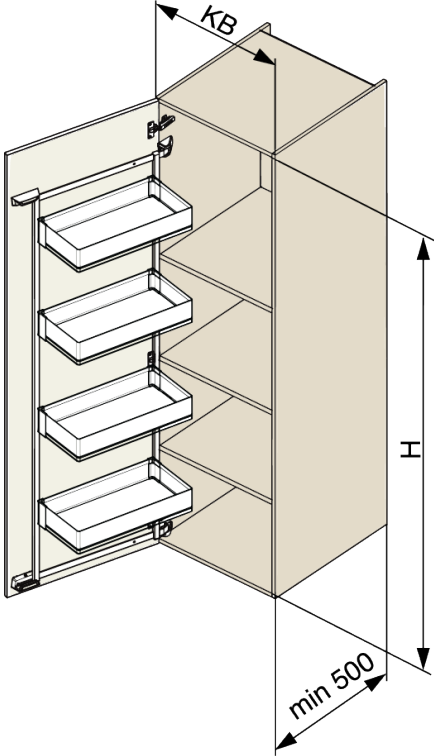

### Parameter

|                                  |                               |
|----------------------------------|-------------------------------|
| Farbe                            | Silber                        |
| Marke                            | Kesseböhmer<br>(Kesseboehmer) |
| Korpusbreite                     | 450 mm                        |
| Korpushöhe                       | 1700 mm                       |
| Hersteller<br>Produktbezeichnung | 3718 0102                     |
| Mindestabnahmemenge              | 6                             |

### Produktbeschreibung

Kesse TANDEM Side III Optimize your kitchen storage with the Kesse TANDEM Side III - a smart and flexible frame system that integrates perfectly into any cabinet layout. Its shelves can be individually placed at different heights to suit your storage requirements, making it ideal for everyday use. Package includes only the frame - baskets must be purchased separately. With a load capacity 4 kg per shelf, it provides strong and secure support for various kitchen essentials. Key Features: Modular storage system for personalized kitchen organization The shelves can be placed at different heights Durable frame supports up to 4 kg per shelf Baskets are not included and must be purchased separately Manufactured by Kesseböhmer for trusted German quality

#### Kesse TANDEM side, Ersatz-Tablar ARENA style, W450, Weiß/Chrom

F005259

2D-Zeichnung

|     |
|-----|
| KB  |
| 450 |
| 600 |

|      |
|------|
| H    |
| 600  |
| 1100 |
| 1700 |

TANDEM SIDE III

TANDEM III