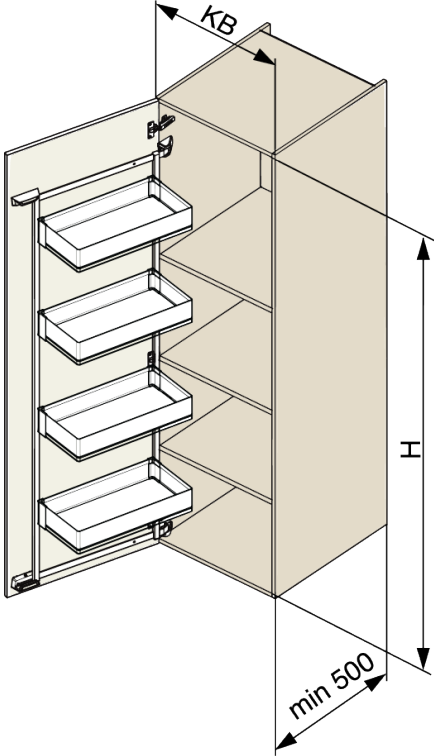

### Parameter

Farbe	Silber
Marke	Kesseböhmer (Kesseboehmer)
Korpusbreite	600 mm
Korpushöhe	1100 mm
Mindestabnahmemenge	6

### Produktbeschreibung

Kesse TANDEM Side III Optimize your kitchen storage with the Kesse TANDEM Side III - a smart and flexible frame system that integrates perfectly into any cabinet layout. Its shelves can be individually placed at different heights to suit your storage requirements, making it ideal for everyday use. Package includes only the frame - baskets must be purchased separately. With a load capacity 4 kg per shelf, it provides strong and secure support for various kitchen essentials. Key Features: Modular storage system for personalized kitchen organization The shelves can be placed at different heights Durable frame supports up to 4 kg per shelf Baskets are not included and must be purchased separately Manufactured by Kesseböhmer for trusted German quality

#### Kesse TANDEM side, Ersatz-Tablar ARENA style, W600, Weiß/Chrom

F005263

2D-Zeichnung

KB
450
600

H
600
1100
1700

TANDEM SIDE III

TANDEM III