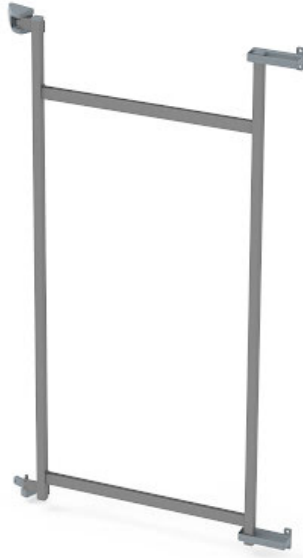

## Kesse TANDEM side III - silver frame, H1100, W600

### Parameter

Farbe	Silber
Marke	Kesseböhmer (Kesseboehmer)
Korpusbreite	600 mm
Korpushöhe	1100 mm
Mindestabnahmemenge	6

### Produktbeschreibung

Kesse TANDEM Side III Optimize your kitchen storage with the Kesse TANDEM Side III - a smart and flexible frame system that integrates perfectly into any cabinet layout. Its shelves can be individually placed at different heights to suit your storage requirements, making it ideal for everyday use. Package includes only the frame - baskets must be purchased separately. With a load capacity 4 kg per shelf, it provides strong and secure support for various kitchen essentials. Key Features: Modular storage system for personalized kitchen organization The shelves can be placed at different heights Durable frame supports up to 4 kg per shelf Baskets are not included and must be purchased separately Manufactured by Kesseböhmer for trusted German quality

#### Kesse TANDEM III - silver frame with slide, H1100, W600

F015044