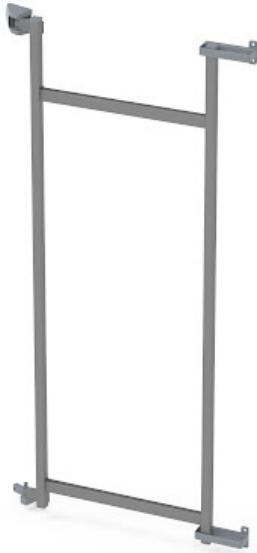

Kesse TANDEM side III - silver frame, H1100, W500

Parameter

Farbe	Silber
Marke	Kesseböhmer (Kesseboehmer)
Korpusbreite	500 mm
Korpushöhe	1100 mm
Mindestabnahmemenge	6

Produktbeschreibung

Kesse TANDEM Side III Optimize your kitchen storage with the Kesse TANDEM Side III - a smart and flexible frame system that integrates perfectly into any cabinet layout. Its shelves can be individually placed at different heights to suit your storage requirements, making it ideal for everyday use. Package includes only the frame - baskets must be purchased separately. With a load capacity 4 kg per shelf, it provides strong and secure support for various kitchen essentials. Key Features: Modular storage system for personalized kitchen organization The shelves can be placed at different heights Durable frame supports up to 4 kg per shelf Baskets are not included and must be purchased separately Manufactured by Kesseböhmer for trusted German quality

Zubehör

Kesse TANDEM III - silver frame with slide, H1100, W500

F015040

Komponenten

Basket for Kesse TANDEM side III, ARENA style, W500, white/chrome

F015112

Basket for Kesse TANDEM side III, ARENA classic, W500, white/chrome

F015113

2D-Zeichnung

KB
450
600

H
600
1100
1700

TANDEM SIDE III

TANDEM III