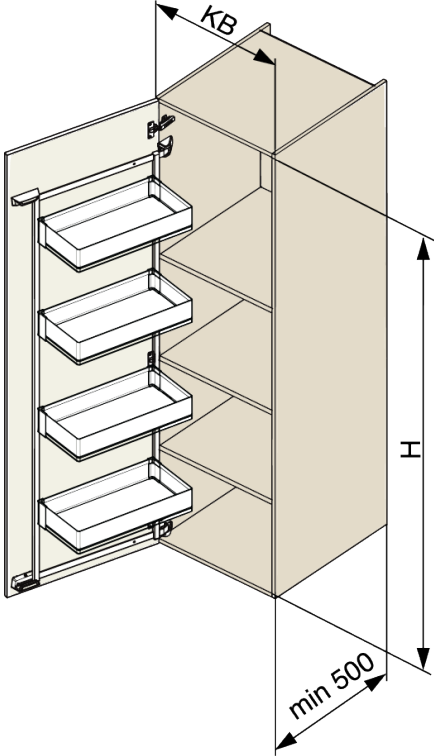

Kesse TANDEM side III - silver frame, H1100, W500

Parameter

Farbe	Silber
Marke	Kesseböhmer (Kesseboehmer)
Korpusbreite	500 mm
Korpushöhe	1100 mm
Mindestabnahmemenge	6

Produktbeschreibung

Kesse TANDEM Side III Optimize your kitchen storage with the Kesse TANDEM Side III - a smart and flexible frame system that integrates perfectly into any cabinet layout. Its shelves can be individually placed at different heights to suit your storage requirements, making it ideal for everyday use. Package includes only the frame - baskets must be purchased separately. With a load capacity 4 kg per shelf, it provides strong and secure support for various kitchen essentials. Key Features: Modular storage system for personalized kitchen organization The shelves can be placed at different heights Durable frame supports up to 4 kg per shelf Baskets are not included and must be purchased separately Manufactured by Kesseböhmer for trusted German quality

Zubehör

Kesse TANDEM III - silver frame with slide, H1100, W500

F015040

Komponenten

Basket for Kesse TANDEM side III, ARENA style, W500, white/chrome

F015112

Basket for Kesse TANDEM side III, ARENA classic, W500, white/chrome

F015113

2D-Zeichnung

KB
450
600

H
600
1100
1700

TANDEM SIDE III

TANDEM III