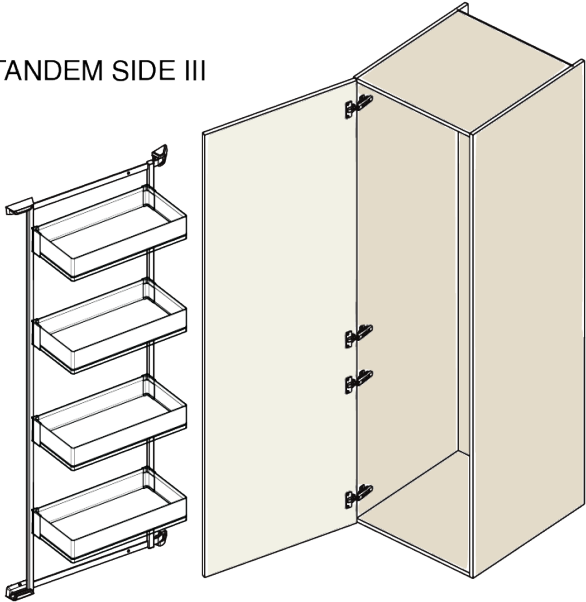

Kesse TANDEM side III - silver frame, H1100, W500

Parameter

Farbe	Silber
Marke	Kesseböhmer (Kesseboehmer)
Korpusbreite	500 mm
Korpushöhe	1100 mm
Mindestabnahmemenge	6

Produktbeschreibung

Kesse TANDEM Side III Optimize your kitchen storage with the Kesse TANDEM Side III - a smart and flexible frame system that integrates perfectly into any cabinet layout. Its shelves can be individually placed at different heights to suit your storage requirements, making it ideal for everyday use. Package includes only the frame - baskets must be purchased separately. With a load capacity 4 kg per shelf, it provides strong and secure support for various kitchen essentials. Key Features: Modular storage system for personalized kitchen organization The shelves can be placed at different heights Durable frame supports up to 4 kg per shelf Baskets are not included and must be purchased separately Manufactured by Kesseböhmer for trusted German quality

F015113

2D-Zeichnung

KB
450
600

H
600
1100
1700

TANDEM SIDE III

TANDEM III