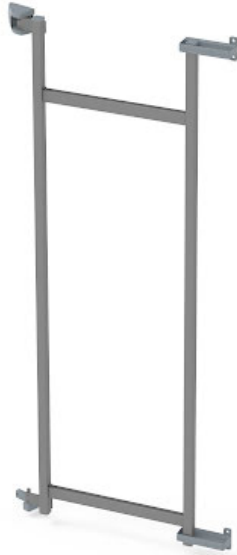

## Kesse TANDEM side III - silver frame, H1100, W450

### Parameter

Farbe	Silber
Marke	Kesseböhmer (Kesseboehmer)
Korpusbreite	450 mm
Korpushöhe	1100 mm
Mindestabnahmemenge	6

### Produktbeschreibung

Kesse TANDEM Side III Optimize your kitchen storage with the Kesse TANDEM Side III - a smart and flexible frame system that integrates perfectly into any cabinet layout. Its shelves can be individually placed at different heights to suit your storage requirements, making it ideal for everyday use. Package includes only the frame - baskets must be purchased separately. With a load capacity 4 kg per shelf, it provides strong and secure support for various kitchen essentials. Key Features: Modular storage system for personalized kitchen organization The shelves can be placed at different heights Durable frame supports up to 4 kg per shelf Baskets are not included and must be purchased separately Manufactured by Kesseböhmer for trusted German quality

#### Kesse TANDEM III - silver frame with slide, H1100, W450

F015036