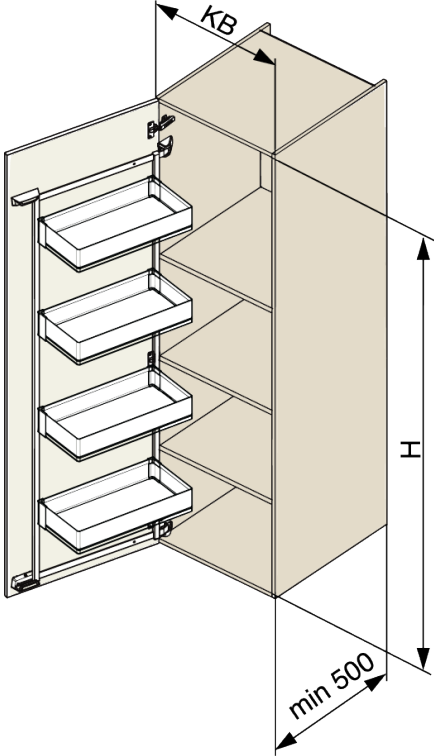

2D-Zeichnung

KB
450
600

H
600
1100
1700