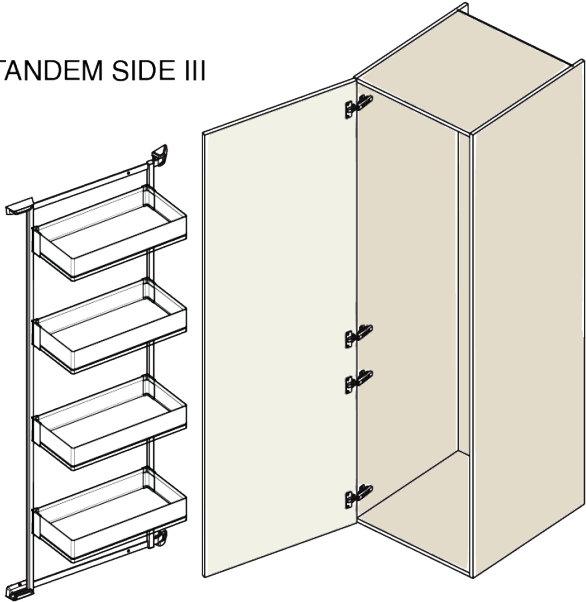

Kesse TANDEM side III - anthracite frame, H600, W600 mm

Parameter

Farbe	Anthrazit
Marke	Kesseböhmer (Kesseboehmer)
Korpusbreite	600 mm
Korpushöhe	600 mm
Mindestabnahmemenge	6

Produktbeschreibung

Kesse TANDEM Side III Optimize your kitchen storage with the Kesse TANDEM Side III - a smart and flexible frame system that integrates perfectly into any cabinet layout. Its shelves can be individually placed at different heights to suit your storage requirements, making it ideal for everyday use. Package includes only the frame - baskets must be purchased separately. With a load capacity 4 kg per shelf, it provides strong and secure support for various kitchen essentials. Key Features: Modular storage system for personalized kitchen organization The shelves can be placed at different heights Durable frame supports up to 4 kg per shelf Baskets are not included and must be purchased separately Manufactured by Kesseböhmer for trusted German quality

Zubehör

Kesse TANDEM Youboxx, Set 7, W600, Anthrazit
F005299

Kesse TANDEM Youboxx, Set 12, W600, Anthrazit
F005300

Komponenten

Kesse TANDEM side, Ersatz-Tablar ARENA style, W600, Anthrazit
F005262

2D-Zeichnung

KB
450
600

H
600
1100
1700

TANDEM SIDE III

TANDEM III