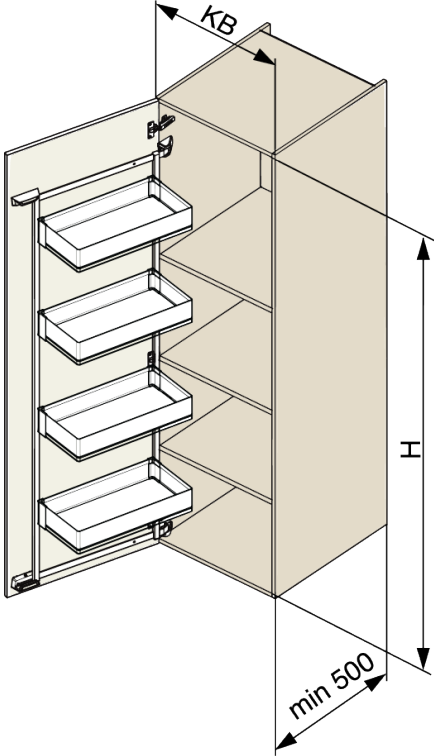

Kesse TANDEM side III - anthracite frame, H600, W600 mm

Parameter

Farbe	Anthrazit
Marke	Kesseböhmer (Kesseboehmer)
Korpusbreite	600 mm
Korpushöhe	600 mm
Mindestabnahmemenge	6

Produktbeschreibung

Kesse TANDEM Side III Optimize your kitchen storage with the Kesse TANDEM Side III - a smart and flexible frame system that integrates perfectly into any cabinet layout. Its shelves can be individually placed at different heights to suit your storage requirements, making it ideal for everyday use. Package includes only the frame - baskets must be purchased separately. With a load capacity 4 kg per shelf, it provides strong and secure support for various kitchen essentials. Key Features: Modular storage system for personalized kitchen organization The shelves can be placed at different heights Durable frame supports up to 4 kg per shelf Baskets are not included and must be purchased separately Manufactured by Kesseböhmer for trusted German quality

Zubehör

Kesse TANDEM Youboxx, Set 7, W600, Anthrazit
F005299

Kesse TANDEM Youboxx, Set 12, W600, Anthrazit
F005300

Komponenten

Kesse TANDEM side, Ersatz-Tablar ARENA style, W600, Anthrazit
F005262

2D-Zeichnung

KB
450
600

H
600
1100
1700

TANDEM SIDE III

TANDEM III