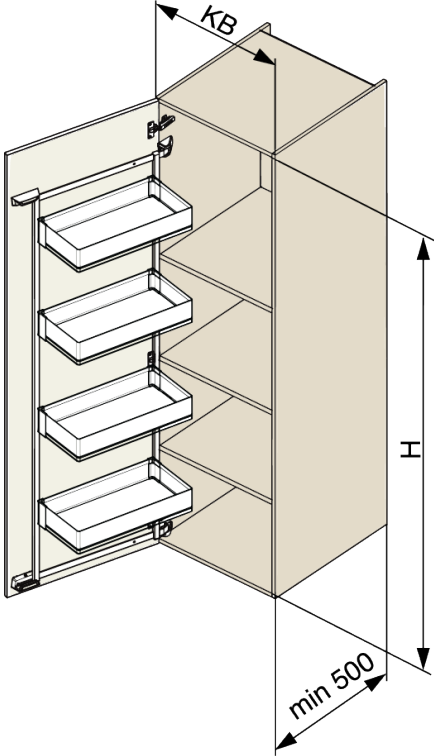

Kesse TANDEM side III - anthracite frame, H600, W500

Parameter

Farbe	Anthrazit
Marke	Kesseböhmer (Kesseboehmer)
Korpusbreite	500 mm
Korpushöhe	600 mm
Mindestabnahmemenge	6

Produktbeschreibung

Kesse TANDEM Side III Optimize your kitchen storage with the Kesse TANDEM Side III - a smart and flexible frame system that integrates perfectly into any cabinet layout. Its shelves can be individually placed at different heights to suit your storage requirements, making it ideal for everyday use. Package includes only the frame - baskets must be purchased separately. With a load capacity 4 kg per shelf, it provides strong and secure support for various kitchen essentials. Key Features: Modular storage system for personalized kitchen organization The shelves can be placed at different heights Durable frame supports up to 4 kg per shelf Baskets are not included and must be purchased separately Manufactured by Kesseböhmer for trusted German quality

Komponenten

Basket for Kesse TANDEM side III, ARENA pure, W500, anthracite
F015110

Basket for Kesse TANDEM side III, ARENA style, W500, anthracite
F015111

2D-Zeichnung

KB
450
600

H
600
1100
1700

TANDEM SIDE III