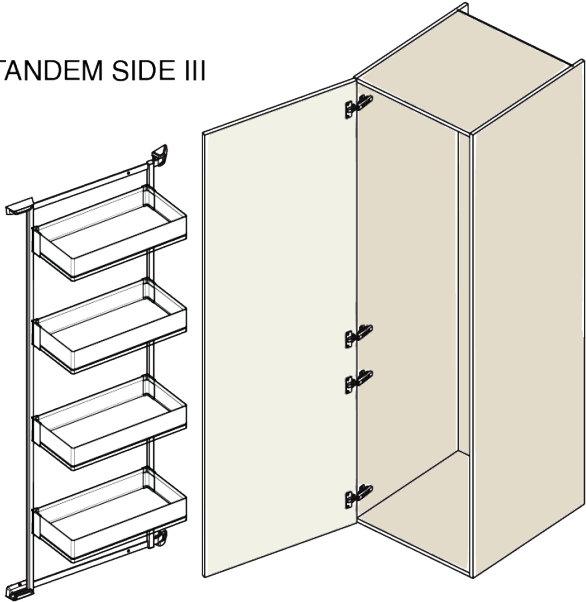

Kesse TANDEM side III - anthracite frame, H600, W500

Parameter

Farbe	Anthrazit
Marke	Kesseböhmer (Kesseboehmer)
Korpusbreite	500 mm
Korpushöhe	600 mm
Mindestabnahmemenge	6

Produktbeschreibung

Kesse TANDEM Side III Optimize your kitchen storage with the Kesse TANDEM Side III - a smart and flexible frame system that integrates perfectly into any cabinet layout. Its shelves can be individually placed at different heights to suit your storage requirements, making it ideal for everyday use. Package includes only the frame - baskets must be purchased separately. With a load capacity 4 kg per shelf, it provides strong and secure support for various kitchen essentials. Key Features: Modular storage system for personalized kitchen organization The shelves can be placed at different heights Durable frame supports up to 4 kg per shelf Baskets are not included and must be purchased separately Manufactured by Kesseböhmer for trusted German quality

Komponenten

Basket for Kesse TANDEM side III, ARENA pure, W500, anthracite
F015110

Basket for Kesse TANDEM side III, ARENA style, W500, anthracite
F015111

2D-Zeichnung

KB
450
600

H
600
1100
1700

TANDEM SIDE III