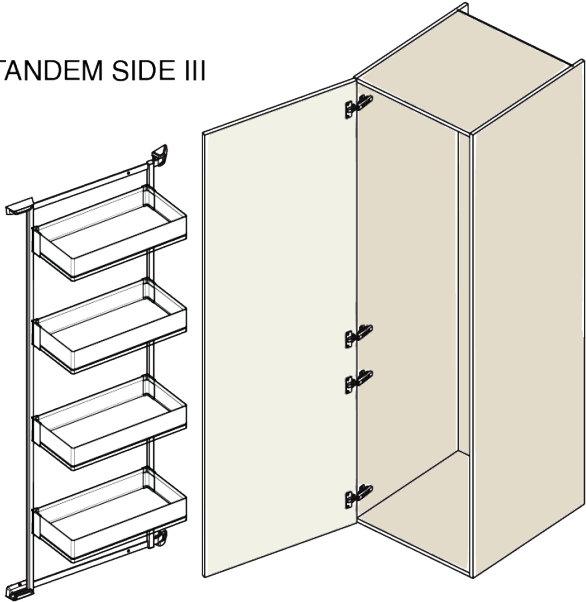

Kesse TANDEM side III - anthracite frame, H600, W450 mm

Parameter

Farbe	Anthrazit
Marke	Kesseböhmer (Kesseboehmer)
Korpusbreite	450 mm
Korpushöhe	600 mm
Mindestabnahmemenge	6

Produktbeschreibung

Kesse TANDEM Side III Optimize your kitchen storage with the Kesse TANDEM Side III - a smart and flexible frame system that integrates perfectly into any cabinet layout. Its shelves can be individually placed at different heights to suit your storage requirements, making it ideal for everyday use. Package includes only the frame - baskets must be purchased separately. With a load capacity 4 kg per shelf, it provides strong and secure support for various kitchen essentials. Key Features: Modular storage system for personalized kitchen organization The shelves can be placed at different heights Durable frame supports up to 4 kg per shelf Baskets are not included and must be purchased separately Manufactured by Kesseböhmer for trusted German quality

Zubehör

Kesse TANDEM Youboxx, Set 1, W450, Anthrazit
F005296

Kesse TANDEM Youboxx, Set 4, W450, Anthrazit
F005297

Komponenten

Kesse TANDEM side, Ersatz-Tablar ARENA pure, W450, Anthrazit
F005257

2D-Zeichnung

KB
450
600

H
600
1100
1700

TANDEM SIDE III

TANDEM III