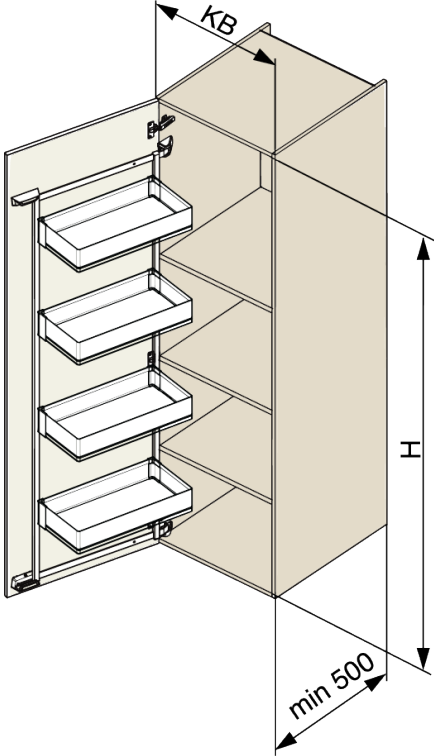

Kesse TANDEM side III - anthracite frame, H600, W450 mm

Parameter

Farbe	Anthrazit
Marke	Kesseböhmer (Kesseboehmer)
Korpusbreite	450 mm
Korpushöhe	600 mm
Mindestabnahmemenge	6

Produktbeschreibung

Kesse TANDEM Side III Optimize your kitchen storage with the Kesse TANDEM Side III - a smart and flexible frame system that integrates perfectly into any cabinet layout. Its shelves can be individually placed at different heights to suit your storage requirements, making it ideal for everyday use. Package includes only the frame - baskets must be purchased separately. With a load capacity 4 kg per shelf, it provides strong and secure support for various kitchen essentials. Key Features: Modular storage system for personalized kitchen organization The shelves can be placed at different heights Durable frame supports up to 4 kg per shelf Baskets are not included and must be purchased separately Manufactured by Kesseböhmer for trusted German quality

Zubehör

Kesse TANDEM Youboxx, Set 1, W450, Anthrazit
F005296

Kesse TANDEM Youboxx, Set 4, W450, Anthrazit
F005297

Komponenten

Kesse TANDEM side, Ersatz-Tablar ARENA pure, W450, Anthrazit
F005257

2D-Zeichnung

KB
450
600

H
600
1100
1700

TANDEM SIDE III

TANDEM III