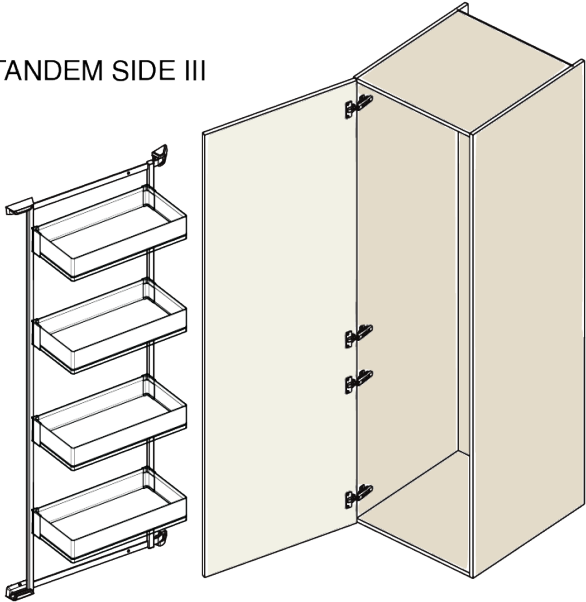

TANDEM SIDE III