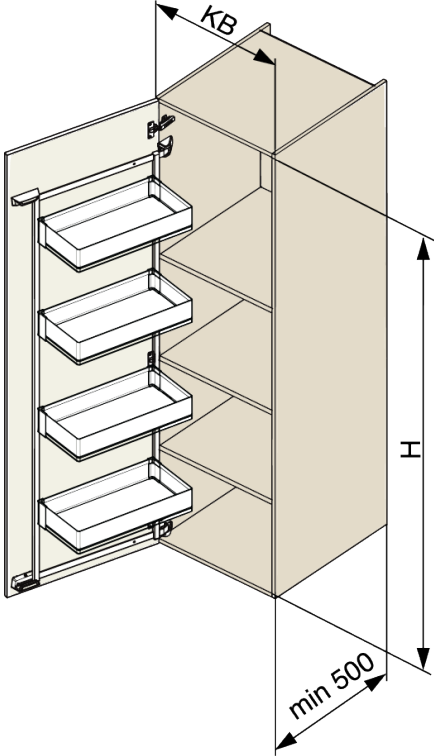

Kesse TANDEM side III - anthracite frame, H1700, W600

Parameter

Farbe	Anthrazit
Marke	Kesseböhmer (Kesseboehmer)
Korpusbreite	600 mm
Korpushöhe	1700 mm
Hersteller Produktbezeichnung	3724 9846
Mindestabnahmemenge	6

Produktbeschreibung

Kesse TANDEM Side III Optimize your kitchen storage with the Kesse TANDEM Side III - a smart and flexible frame system that integrates perfectly into any cabinet layout. Its shelves can be individually placed at different heights to suit your storage requirements, making it ideal for everyday use. Package includes only the frame - baskets must be purchased separately. With a load capacity 4 kg per shelf, it provides strong and secure support for various kitchen essentials. Key Features: Modular storage system for personalized kitchen organization The shelves can be placed at different heights Durable frame supports up to 4 kg per shelf Baskets are not included and must be purchased separately Manufactured by Kesseböhmer for trusted German quality

Zubehör

Kesse TANDEM Youboxx, Set 7, W600, Anthrazit
F005299

Kesse TANDEM Youboxx, Set 12, W600, Anthrazit
F005300

Komponenten

Kesse TANDEM side, Ersatz-Tablar ARENA style, W600, Anthrazit
F005262

2D-Zeichnung

KB
450
600

H
600
1100
1700

TANDEM SIDE III

TANDEM III