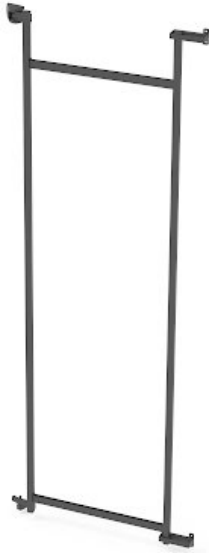

Kesse TANDEM side III - anthracite frame, H1700, W600

Parameter

Farbe	Anthrazit
Marke	Kesseböhmer (Kesseboehmer)
Korpusbreite	600 mm
Korpushöhe	1700 mm
Hersteller Produktbezeichnung	3724 9846
Mindestabnahmemenge	6

Produktbeschreibung

Kesse TANDEM Side III Optimize your kitchen storage with the Kesse TANDEM Side III - a smart and flexible frame system that integrates perfectly into any cabinet layout. Its shelves can be individually placed at different heights to suit your storage requirements, making it ideal for everyday use. Package includes only the frame - baskets must be purchased separately. With a load capacity 4 kg per shelf, it provides strong and secure support for various kitchen essentials. Key Features: Modular storage system for personalized kitchen organization The shelves can be placed at different heights Durable frame supports up to 4 kg per shelf Baskets are not included and must be purchased separately Manufactured by Kesseböhmer for trusted German quality

Zubehör

Kesse TANDEM Youboxx, Set 7, W600, Anthrazit
F005299

Kesse TANDEM Youboxx, Set 12, W600, Anthrazit
F005300

Komponenten

Kesse TANDEM side, Ersatz-Tablar ARENA style, W600, Anthrazit
F005262

2D-Zeichnung

KB
450
600

H
600
1100
1700

TANDEM SIDE III

TANDEM III