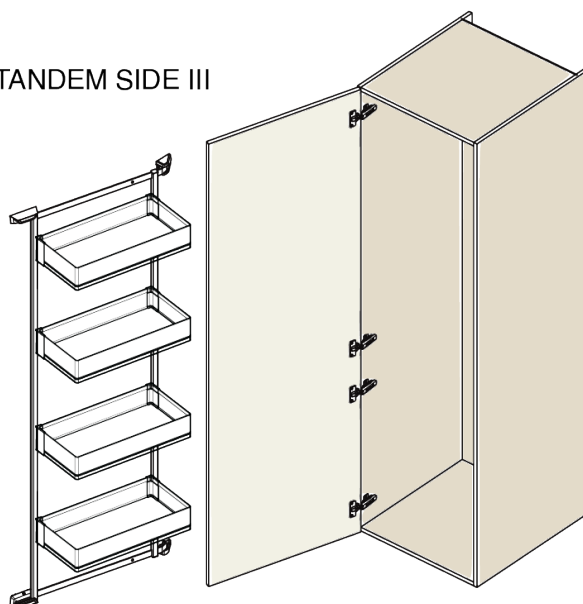

Kesse TANDEM side III - anthracite frame, H1700, W500

Parameter

Farbe	Anthrazit
Marke	Kesseböhmer (Kesseboehmer)
Korpusbreite	500 mm
Korpushöhe	1700 mm
Mindestabnahmemenge	6

Produktbeschreibung

Kesse TANDEM Side III Optimize your kitchen storage with the Kesse TANDEM Side III - a smart and flexible frame system that integrates perfectly into any cabinet layout. Its shelves can be individually placed at different heights to suit your storage requirements, making it ideal for everyday use. Package includes only the frame - baskets must be purchased separately. With a load capacity 4 kg per shelf, it provides strong and secure support for various kitchen essentials. Key Features: Modular storage system for personalized kitchen organization The shelves can be placed at different heights Durable frame supports up to 4 kg per shelf Baskets are not included and must be purchased separately Manufactured by Kesseböhmer for trusted German quality

F015111

2D-Zeichnung

KB
450
600

H
600
1100
1700

TANDEM SIDE III

TANDEM III