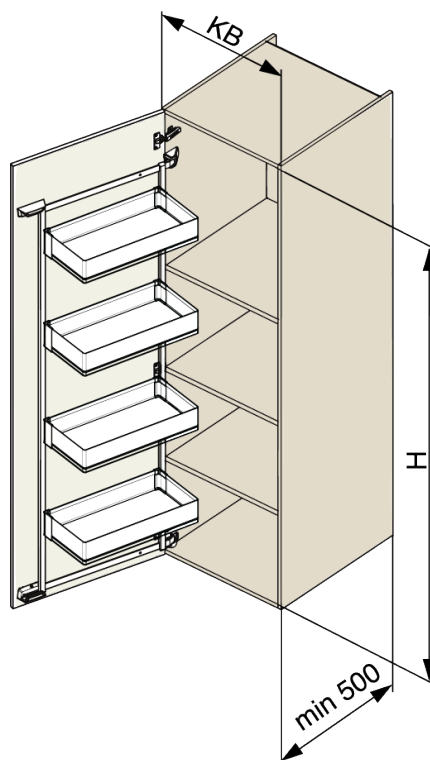

Kesse TANDEM side III - anthracite frame, H1700, W500

Parameter

Farbe	Anthrazit
Marke	Kesseböhmer (Kesseboehmer)
Korpusbreite	500 mm
Korpushöhe	1700 mm
Mindestabnahmemenge	6

Produktbeschreibung

Kesse TANDEM Side III Optimize your kitchen storage with the Kesse TANDEM Side III - a smart and flexible frame system that integrates perfectly into any cabinet layout. Its shelves can be individually placed at different heights to suit your storage requirements, making it ideal for everyday use. Package includes only the frame - baskets must be purchased separately. With a load capacity 4 kg per shelf, it provides strong and secure support for various kitchen essentials. Key Features: Modular storage system for personalized kitchen organization The shelves can be placed at different heights Durable frame supports up to 4 kg per shelf Baskets are not included and must be purchased separately Manufactured by Kesseböhmer for trusted German quality

Zubehör

Kesse TANDEM III - anthracite frame with slide, H1700, W500

F015043

Komponenten

Basket for Kesse TANDEM side III, ARENA pure, W500, anthracite

F015110

Basket for Kesse TANDEM side III, ARENA style, W500, anthracite

F015111

2D-Zeichnung

KB
450
600

H
600
1100
1700

TANDEM SIDE III

TANDEM III