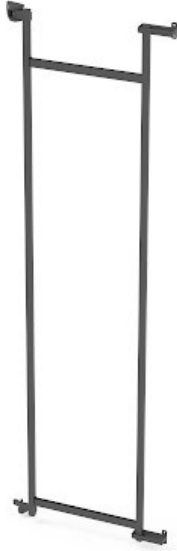

Kesse TANDEM side III - anthracite frame, H1700, W500

Parameter

Farbe	Anthrazit
Marke	Kesseböhmer (Kesseboehmer)
Korpusbreite	500 mm
Korpushöhe	1700 mm
Mindestabnahmemenge	6

Produktbeschreibung

Kesse TANDEM Side III Optimize your kitchen storage with the Kesse TANDEM Side III - a smart and flexible frame system that integrates perfectly into any cabinet layout. Its shelves can be individually placed at different heights to suit your storage requirements, making it ideal for everyday use. Package includes only the frame - baskets must be purchased separately. With a load capacity 4 kg per shelf, it provides strong and secure support for various kitchen essentials. Key Features: Modular storage system for personalized kitchen organization The shelves can be placed at different heights Durable frame supports up to 4 kg per shelf Baskets are not included and must be purchased separately Manufactured by Kesseböhmer for trusted German quality

Zubehör

Kesse TANDEM III - anthracite frame with slide, H1700, W500

F015043

Komponenten

Basket for Kesse TANDEM side III, ARENA pure, W500, anthracite

F015110

Basket for Kesse TANDEM side III, ARENA style, W500, anthracite

F015111

2D-Zeichnung

KB
450
600

H
600
1100
1700

TANDEM SIDE III

TANDEM III