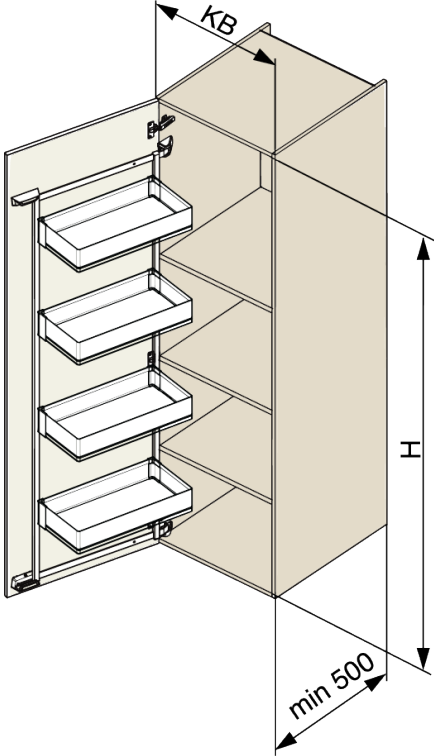

Kesse TANDEM side III - anthracite frame, H1700, W450

Parameter

Farbe	Anthrazit
Marke	Kesseböhmer (Kesseboehmer)
Korpusbreite	450 mm
Korpushöhe	1700 mm
Mindestabnahmemenge	6

Produktbeschreibung

Kesse TANDEM Side III Optimize your kitchen storage with the Kesse TANDEM Side III - a smart and flexible frame system that integrates perfectly into any cabinet layout. Its shelves can be individually placed at different heights to suit your storage requirements, making it ideal for everyday use. Package includes only the frame - baskets must be purchased separately. With a load capacity 4 kg per shelf, it provides strong and secure support for various kitchen essentials. Key Features: Modular storage system for personalized kitchen organization The shelves can be placed at different heights Durable frame supports up to 4 kg per shelf Baskets are not included and must be purchased separately Manufactured by Kesseböhmer for trusted German quality

Kesse TANDEM side, Ersatz-Tablar ARENA pure, W450, Anthrazit

F005257

2D-Zeichnung

KB
450
600

H
600
1100
1700

TANDEM SIDE III

TANDEM III