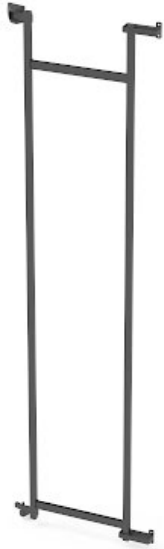

Kesse TANDEM side III - anthracite frame, H1700, W450

Parameter

Farbe	Anthrazit
Marke	Kesseböhmer (Kesseboehmer)
Korpusbreite	450 mm
Korpushöhe	1700 mm
Mindestabnahmemenge	6

Produktbeschreibung

Kesse TANDEM Side III Optimize your kitchen storage with the Kesse TANDEM Side III - a smart and flexible frame system that integrates perfectly into any cabinet layout. Its shelves can be individually placed at different heights to suit your storage requirements, making it ideal for everyday use. Package includes only the frame - baskets must be purchased separately. With a load capacity 4 kg per shelf, it provides strong and secure support for various kitchen essentials. Key Features: Modular storage system for personalized kitchen organization The shelves can be placed at different heights Durable frame supports up to 4 kg per shelf Baskets are not included and must be purchased separately Manufactured by Kesseböhmer for trusted German quality

Zubehör

Kesse TANDEM III - anthracite frame with slide, H1700, W450

F015039

Kesse TANDEM Youboxx, Set 1, W450, Anthrazit

F005296

Kesse TANDEM Youboxx, Set 4, W450, Anthrazit

F005297

Komponenten

Kesse TANDEM side, Ersatz-Tablar ARENA pure, W450, Anthrazit

F005257

2D-Zeichnung

KB
450
600

H
600
1100
1700

TANDEM SIDE III

TANDEM III