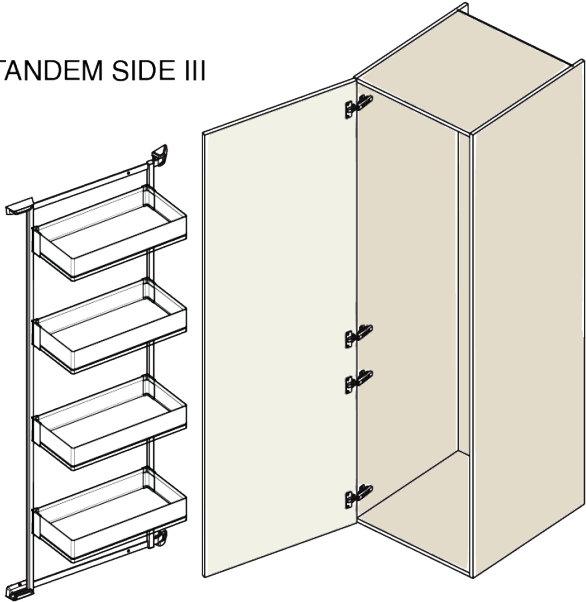

Kesse TANDEM side III - anthracite frame, H1700, W450

Parameter

Farbe	Anthrazit
Marke	Kesseböhmer (Kesseboehmer)
Korpusbreite	450 mm
Korpushöhe	1700 mm
Mindestabnahmemenge	6

Produktbeschreibung

Kesse TANDEM Side III Optimize your kitchen storage with the Kesse TANDEM Side III - a smart and flexible frame system that integrates perfectly into any cabinet layout. Its shelves can be individually placed at different heights to suit your storage requirements, making it ideal for everyday use. Package includes only the frame - baskets must be purchased separately. With a load capacity 4 kg per shelf, it provides strong and secure support for various kitchen essentials. Key Features: Modular storage system for personalized kitchen organization The shelves can be placed at different heights Durable frame supports up to 4 kg per shelf Baskets are not included and must be purchased separately Manufactured by Kesseböhmer for trusted German quality

Kesse TANDEM side, Ersatz-Tablar ARENA pure, W450, Anthrazit

F005257

2D-Zeichnung

KB
450
600

H
600
1100
1700

TANDEM SIDE III

TANDEM III