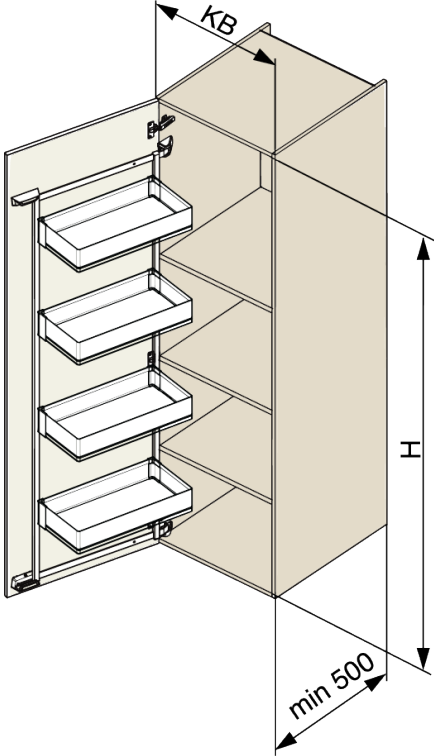

Kesse TANDEM side III - anthracite frame, H1100, W600

Parameter

Farbe	Anthrazit
Marke	Kesseböhmer (Kesseboehmer)
Korpusbreite	600 mm
Korpushöhe	1100 mm
Mindestabnahmemenge	6

Produktbeschreibung

Kesse TANDEM Side III Optimize your kitchen storage with the Kesse TANDEM Side III - a smart and flexible frame system that integrates perfectly into any cabinet layout. Its shelves can be individually placed at different heights to suit your storage requirements, making it ideal for everyday use. Package includes only the frame - baskets must be purchased separately. With a load capacity 4 kg per shelf, it provides strong and secure support for various kitchen essentials. Key Features: Modular storage system for personalized kitchen organization The shelves can be placed at different heights Durable frame supports up to 4 kg per shelf Baskets are not included and must be purchased separately Manufactured by Kesseböhmer for trusted German quality

Kesse TANDEM side, Ersatz-Tablar ARENA pure, W600, Anthrazit

F005261

2D-Zeichnung

KB
450
600

H
600
1100
1700

TANDEM SIDE III

TANDEM III