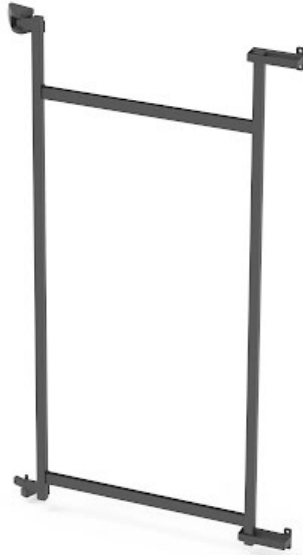

Kesse TANDEM side III - anthracite frame, H1100, W600

Parameter

Farbe	Anthrazit
Marke	Kesseböhmer (Kesseboehmer)
Korpusbreite	600 mm
Korpushöhe	1100 mm
Mindestabnahmemenge	6

Produktbeschreibung

Kesse TANDEM Side III Optimize your kitchen storage with the Kesse TANDEM Side III - a smart and flexible frame system that integrates perfectly into any cabinet layout. Its shelves can be individually placed at different heights to suit your storage requirements, making it ideal for everyday use. Package includes only the frame - baskets must be purchased separately. With a load capacity 4 kg per shelf, it provides strong and secure support for various kitchen essentials. Key Features: Modular storage system for personalized kitchen organization The shelves can be placed at different heights Durable frame supports up to 4 kg per shelf Baskets are not included and must be purchased separately Manufactured by Kesseböhmer for trusted German quality

Zubehör

Kesse TANDEM III - anthracite frame with slide, H1100, W600

F015045

Kesse TANDEM Youboxx, Set 7, W600, Anthrazit

F005299

Kesse TANDEM Youboxx, Set 12, W600, Anthrazit

F005300

Komponenten

Kesse TANDEM side, Ersatz-Tablar ARENA pure, W600, Anthrazit

F005261

2D-Zeichnung

KB
450
600

H
600
1100
1700

TANDEM SIDE III

TANDEM III