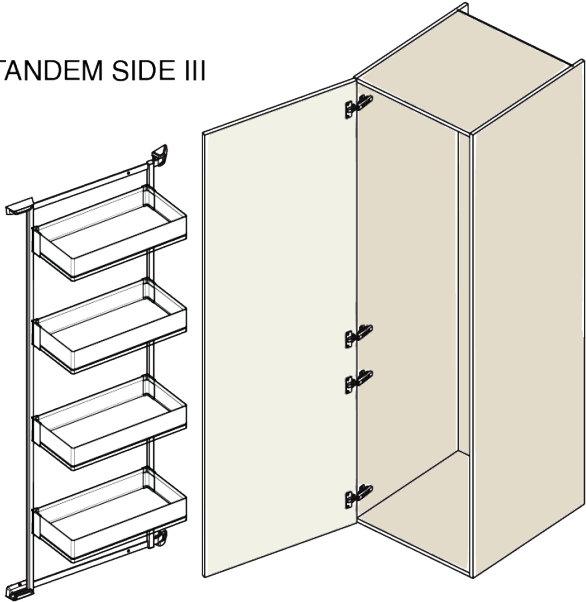

Kesse TANDEM side III - anthracite frame, H1100, W600

Parameter

Farbe	Anthrazit
Marke	Kesseböhmer (Kesseboehmer)
Korpusbreite	600 mm
Korpushöhe	1100 mm
Mindestabnahmemenge	6

Produktbeschreibung

Kesse TANDEM Side III Optimize your kitchen storage with the Kesse TANDEM Side III - a smart and flexible frame system that integrates perfectly into any cabinet layout. Its shelves can be individually placed at different heights to suit your storage requirements, making it ideal for everyday use. Package includes only the frame - baskets must be purchased separately. With a load capacity 4 kg per shelf, it provides strong and secure support for various kitchen essentials. Key Features: Modular storage system for personalized kitchen organization The shelves can be placed at different heights Durable frame supports up to 4 kg per shelf Baskets are not included and must be purchased separately Manufactured by Kesseböhmer for trusted German quality

Kesse TANDEM side, Ersatz-Tablar ARENA pure, W600, Anthrazit

F005261

2D-Zeichnung

KB
450
600

H
600
1100
1700

TANDEM SIDE III

TANDEM III