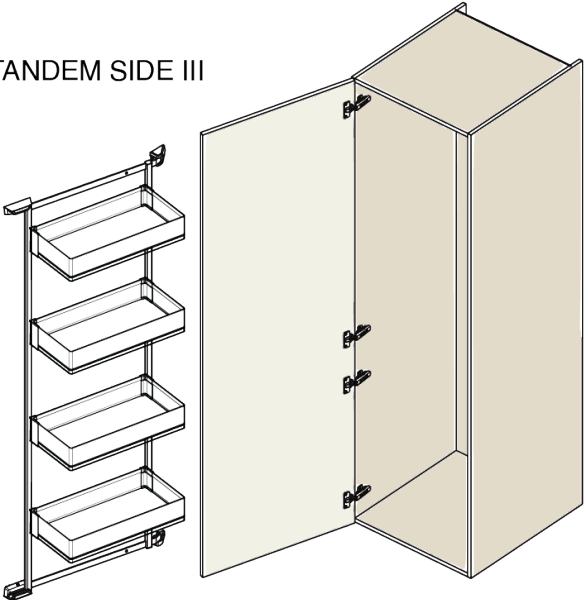

Kesse TANDEM side III - anthracite frame, H1100, W500

Parameter

Farbe	Anthrazit
Marke	Kesseböhmer (Kesseboehmer)
Korpusbreite	500 mm
Korpushöhe	1100 mm
Mindestabnahmemenge	6

Produktbeschreibung

Kesse TANDEM Side III Optimize your kitchen storage with the Kesse TANDEM Side III - a smart and flexible frame system that integrates perfectly into any cabinet layout. Its shelves can be individually placed at different heights to suit your storage requirements, making it ideal for everyday use. Package includes only the frame - baskets must be purchased separately. With a load capacity 4 kg per shelf, it provides strong and secure support for various kitchen essentials. Key Features: Modular storage system for personalized kitchen organization The shelves can be placed at different heights Durable frame supports up to 4 kg per shelf Baskets are not included and must be purchased separately Manufactured by Kesseböhmer for trusted German quality

F015111

2D-Zeichnung

KB
450
600

H
600
1100
1700

TANDEM SIDE III

TANDEM III