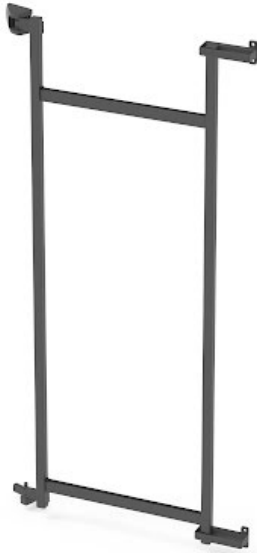

Kesse TANDEM side III - anthracite frame, H1100, W500

Parameter

Farbe	Anthrazit
Marke	Kesseböhmer (Kesseboehmer)
Korpusbreite	500 mm
Korpushöhe	1100 mm
Mindestabnahmemenge	6

Produktbeschreibung

Kesse TANDEM Side III Optimize your kitchen storage with the Kesse TANDEM Side III - a smart and flexible frame system that integrates perfectly into any cabinet layout. Its shelves can be individually placed at different heights to suit your storage requirements, making it ideal for everyday use. Package includes only the frame - baskets must be purchased separately. With a load capacity 4 kg per shelf, it provides strong and secure support for various kitchen essentials. Key Features: Modular storage system for personalized kitchen organization The shelves can be placed at different heights Durable frame supports up to 4 kg per shelf Baskets are not included and must be purchased separately Manufactured by Kesseböhmer for trusted German quality

Zubehör

Kesse TANDEM III - anthracite frame with slide, H1100, W500

F015041

Komponenten

Basket for Kesse TANDEM side III, ARENA pure, W500, anthracite

F015110

Basket for Kesse TANDEM side III, ARENA style, W500, anthracite

F015111

2D-Zeichnung

KB
450
600

H
600
1100
1700

TANDEM SIDE III

TANDEM III