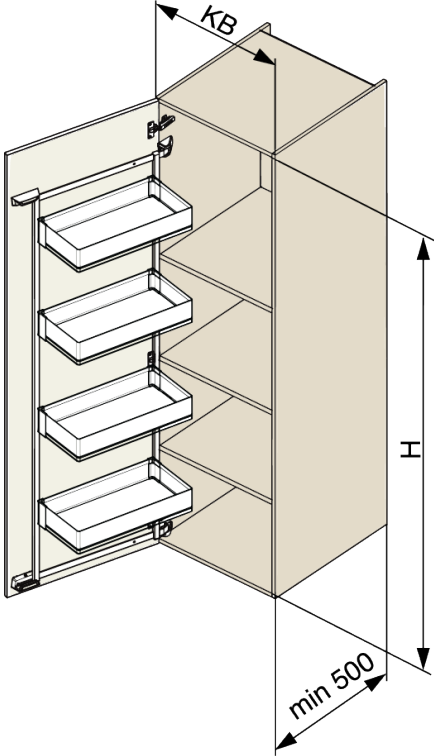

Kesse TANDEM side III - anthracite frame, H1100, W500

Parameter

Farbe	Anthrazit
Marke	Kesseböhmer (Kesseboehmer)
Korpusbreite	500 mm
Korpushöhe	1100 mm
Mindestabnahmemenge	6

Produktbeschreibung

Kesse TANDEM Side III Optimize your kitchen storage with the Kesse TANDEM Side III - a smart and flexible frame system that integrates perfectly into any cabinet layout. Its shelves can be individually placed at different heights to suit your storage requirements, making it ideal for everyday use. Package includes only the frame - baskets must be purchased separately. With a load capacity 4 kg per shelf, it provides strong and secure support for various kitchen essentials. Key Features: Modular storage system for personalized kitchen organization The shelves can be placed at different heights Durable frame supports up to 4 kg per shelf Baskets are not included and must be purchased separately Manufactured by Kesseböhmer for trusted German quality

Zubehör

Kesse TANDEM III - anthracite frame with slide, H1100, W500

F015041

Komponenten

Basket for Kesse TANDEM side III, ARENA pure, W500, anthracite

F015110

Basket for Kesse TANDEM side III, ARENA style, W500, anthracite

F015111

2D-Zeichnung

KB
450
600

H
600
1100
1700

TANDEM SIDE III

TANDEM III