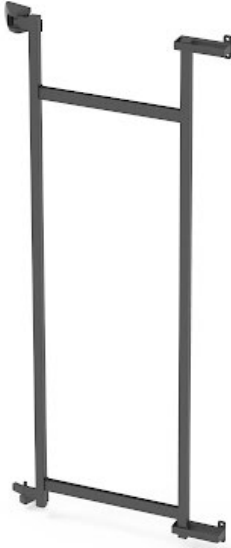

## Kesse TANDEM side III - anthracite frame, H1100, W450

### Parameter

Farbe	Anthrazit
Marke	Kesseböhmer (Kesseboehmer)
Korpusbreite	450 mm
Korpushöhe	1100 mm
Mindestabnahmemenge	6

### Produktbeschreibung

Kesse TANDEM Side III Optimize your kitchen storage with the Kesse TANDEM Side III - a smart and flexible frame system that integrates perfectly into any cabinet layout. Its shelves can be individually placed at different heights to suit your storage requirements, making it ideal for everyday use. Package includes only the frame - baskets must be purchased separately. With a load capacity 4 kg per shelf, it provides strong and secure support for various kitchen essentials. Key Features: Modular storage system for personalized kitchen organization The shelves can be placed at different heights Durable frame supports up to 4 kg per shelf Baskets are not included and must be purchased separately Manufactured by Kesseböhmer for trusted German quality

#### Kesse TANDEM III - anthracite frame with slide, H1100, W450

F015037