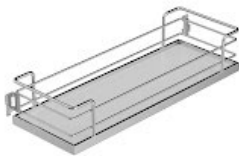

Kesse TANDEM side, Ersatz-Tablar ARENA classic, W600, Weiß/Chrom

Parameter

Farbe	Weiß, Chrom
Marke	Kesseböhmer (Kesseboehmer)
Katalog Seite	10.11
Korpusbreite	600 mm
Korbart	ARENA classic
Hersteller Produktbezeichnung	237087 0005
Mindestabnahmemenge	30

Produktbeschreibung

Kesse TANDEM Side, Replacement Basket Ensure your Kesse TANDEM side unit remains functional and stylish with these replacement baskets. Designed to perfectly fit your unit, these baskets offer an ideal solution for maintaining or upgrading your storage system. Key Features: High-Quality Brand: Manufactured by Kesseböhmer, known for exceptional craftsmanship and durability. Upgrade or maintain your Kesse TANDEM side unit with these replacement baskets, ensuring both style and functionality in your kitchen setup.

Komponenten

Kesse TANDEM side III - silver frame, H1100, W600
F015062

Kesse TANDEM side III - silver frame, H1700, W600
F015064