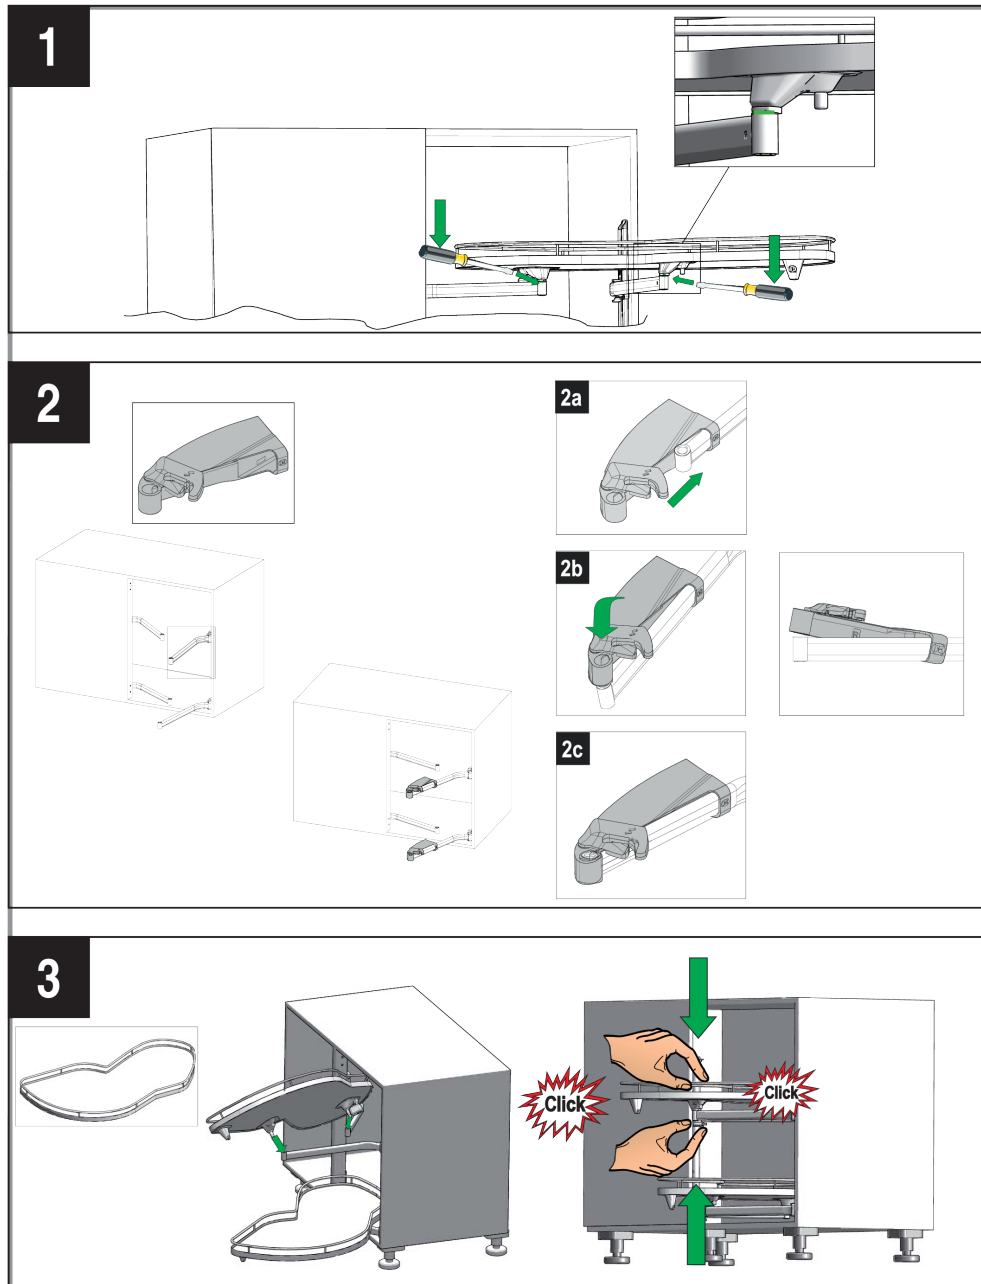

Anleitung

LeMans SOFTSTOPPplus

KESSEBÖHMER MA 402860 0000 Rev.: 001-2017-05-11

1