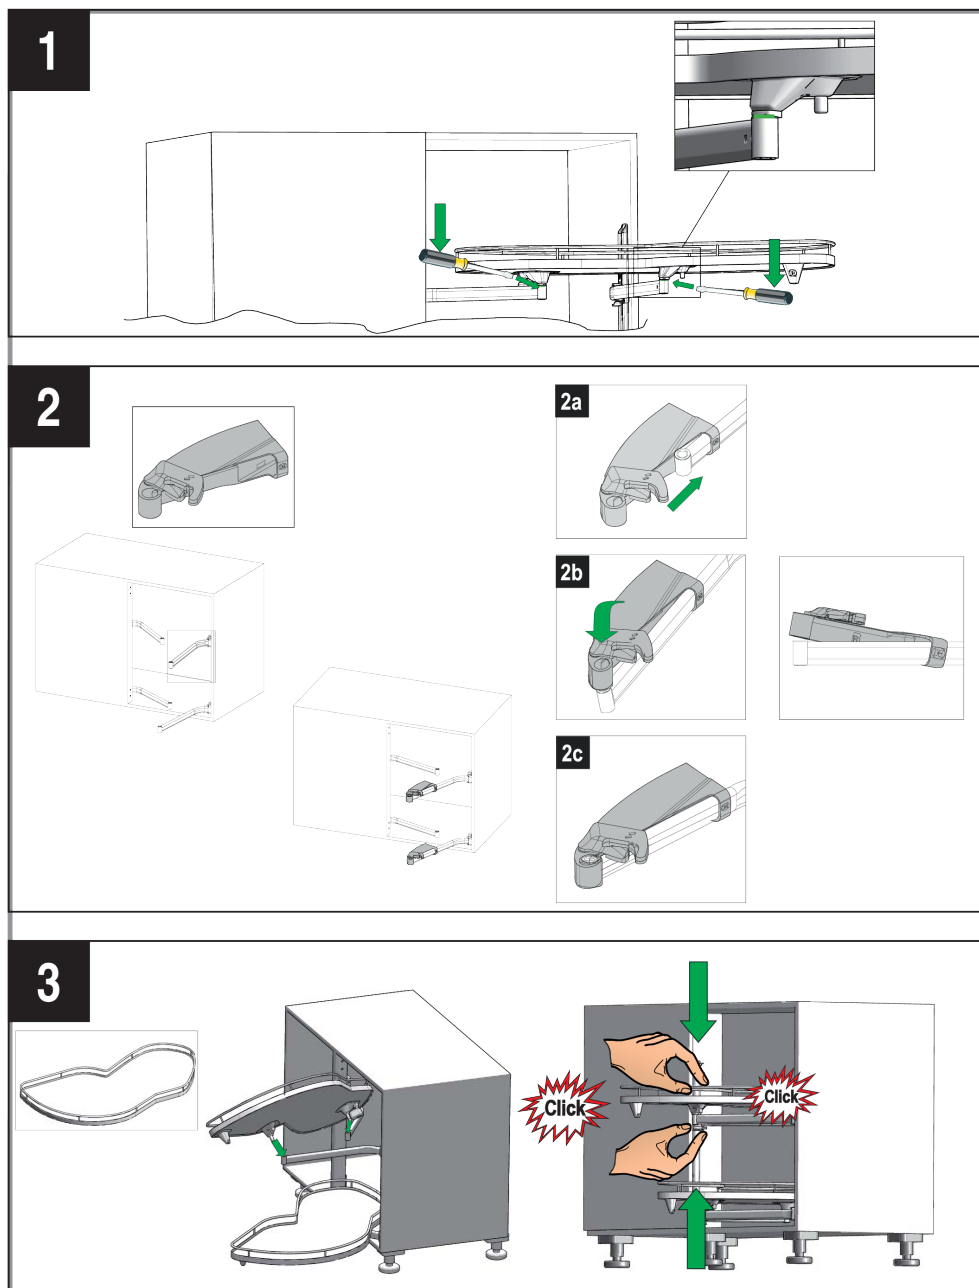

Kesse LeMans II, SoftSTOPPplus, 2 Dämpfer, Links, Weiß

Parameter

Farbe	Weiß
Marke	Kesseböhmer (Kesseboehmer)
Katalog Seite	10.21
Hersteller Produktbezeichnung	234642 9010
Version	Links

Produktbeschreibung

Kesse LeMans II, SoftSTOPPplus, 2 Dämpfer The Kesse LeMans II SoftSTOPPplus dampers are the perfect optional accessory for improving the functionality of your LeMans II system. Designed to ensure a smooth and quiet closing mechanism for your baskets, these dampers add convenience and elegance to your kitchen. These dampers are compatible with all Kesse LeMans II systems. Each set includes two dampers, making them a practical and easy upgrade for your kitchen storage solution. Key Features: Designed for Kesse LeMans II systems to enable soft-closing functionality. Set includes two dampers for a complete installation. Optional accessory to enhance convenience.

Anleitung

LeMans SOFTSTOPPplus

KESSEBÖHMER

MA 402860 0000

Rev.: 001-2017-05-11

1