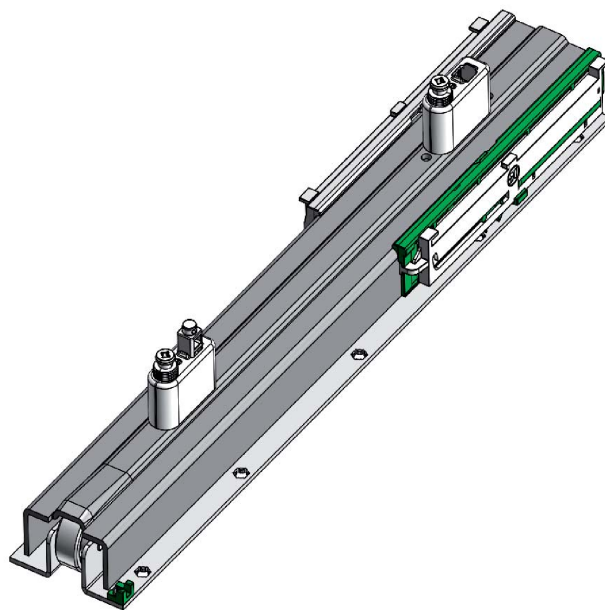

Kesse DISPENSA SoftSTOPPpro, Öffnungsdämpfer, für Teilauszug

Parameter

Marke	Kesseböhmer (Kesseboehmer)
Katalog Seite	10.14
Hersteller Produktbezeichnung	004244 7001
Mindestabnahmemenge	10

Produktbeschreibung

Kesse DISPENSA SoftSTOPPpro, Damping for Opening, Single Extension Slide Enhance the performance of your DISPENSA storage system with the SoftSTOPPpro damping feature. This advanced accessory ensures smooth and controlled opening, adding functionality and durability to your pull-out systems. Available in single extension —each slide comes equipped with a soft-close mechanism for seamless and quiet operation. Key Features: Available in single extension. Soft-close damping ensures quiet and smooth operation. Compatible with the Kesseböhmer DISPENSA system for premium storage solutions. Manufactured by Kesseböhmer for exceptional quality and reliability.

Anleitung

DISPENSA V-x SoftSTOPPpro

<http://support.kesseboehmer.de/dispensa-vx>

Montageanleitung

Mounting Instructions

Notice de montage

KESSEBÖHMER MA 404418 0000 Rev.: 001-2018-03-15

DISPENSA V-x SoftSTOPPpro