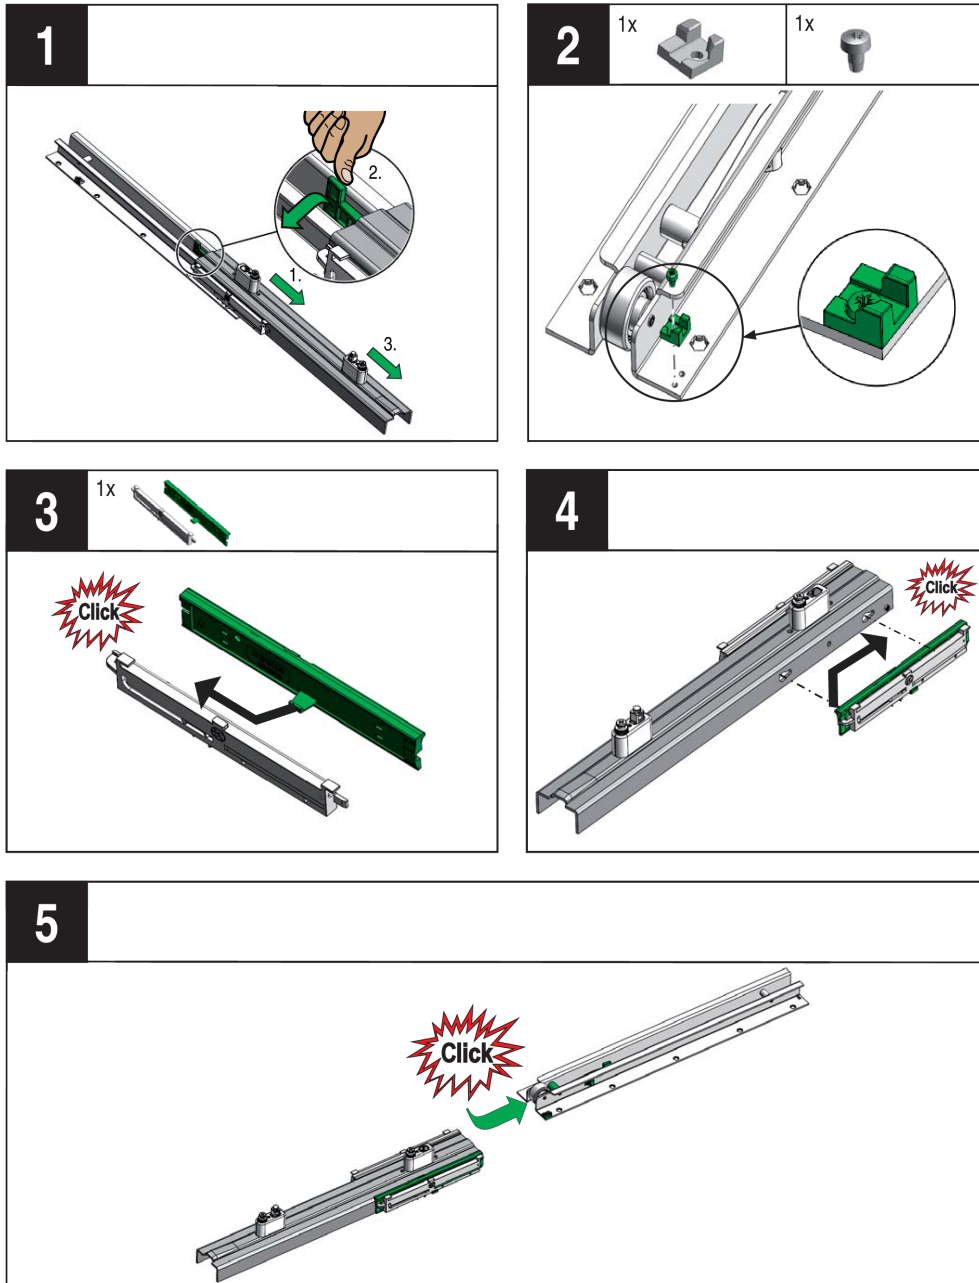

Kesse DISPENSA SoftSTOPPpro, Öffnungsdämpfer, für Teilauszug

Parameter

Marke	Kesseböhmer (Kesseboehmer)
Katalog Seite	10.14
Hersteller Produktbezeichnung	004244 7001
Mindestabnahmemenge	10

Produktbeschreibung

Kesse DISPENSA SoftSTOPPpro, Damping for Opening, Single Extension Slide Enhance the performance of your DISPENSA storage system with the SoftSTOPPpro damping feature. This advanced accessory ensures smooth and controlled opening, adding functionality and durability to your pull-out systems. Available in single extension —each slide comes equipped with a soft-close mechanism for seamless and quiet operation. Key Features: Available in single extension. Soft-close damping ensures quiet and smooth operation. Compatible with the Kesseböhmer DISPENSA system for premium storage solutions. Manufactured by Kesseböhmer for exceptional quality and reliability.

Anleitung

DISPENSA V-x SoftSTOPPpro

<http://support.kesseboehmer.de/dispensa-vx>

Montageanleitung

Mounting Instructions

Notice de montage

KESSEBÖHMER MA 404418 0000 Rev.: 001-2018-03-15

DISPENSA V-x SoftSTOPPpro