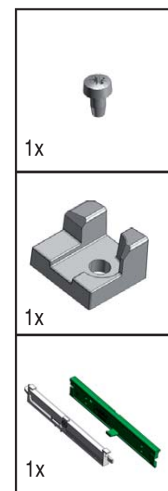

Kesse DISPENSA SoftSTOPPpro, Öffnungsdämpfer, für Teilauszug

Parameter

Marke	Kesseböhmer (Kesseboehmer)
Katalog Seite	10.14
Hersteller Produktbezeichnung	004244 7001
Mindestabnahmemenge	10

Produktbeschreibung

Kesse DISPENSA SoftSTOPPpro, Damping for Opening, Single Extension Slide Enhance the performance of your DISPENSA storage system with the SoftSTOPPpro damping feature. This advanced accessory ensures smooth and controlled opening, adding functionality and durability to your pull-out systems. Available in single extension —each slide comes equipped with a soft-close mechanism for seamless and quiet operation. Key Features: Available in single extension. Soft-close damping ensures quiet and smooth operation. Compatible with the Kesseböhmer DISPENSA system for premium storage solutions. Manufactured by Kesseböhmer for exceptional quality and reliability.

Anleitung

DISPENSA V-x SoftSTOPPpro

<http://support.kesseboehmer.de/dispensa-vx>

Montageanleitung

Mounting Instructions

Notice de montage

KESSEBÖHMER MA 404418 0000 Rev.: 001-2018-03-15

DISPENSA V-x SoftSTOPPpro