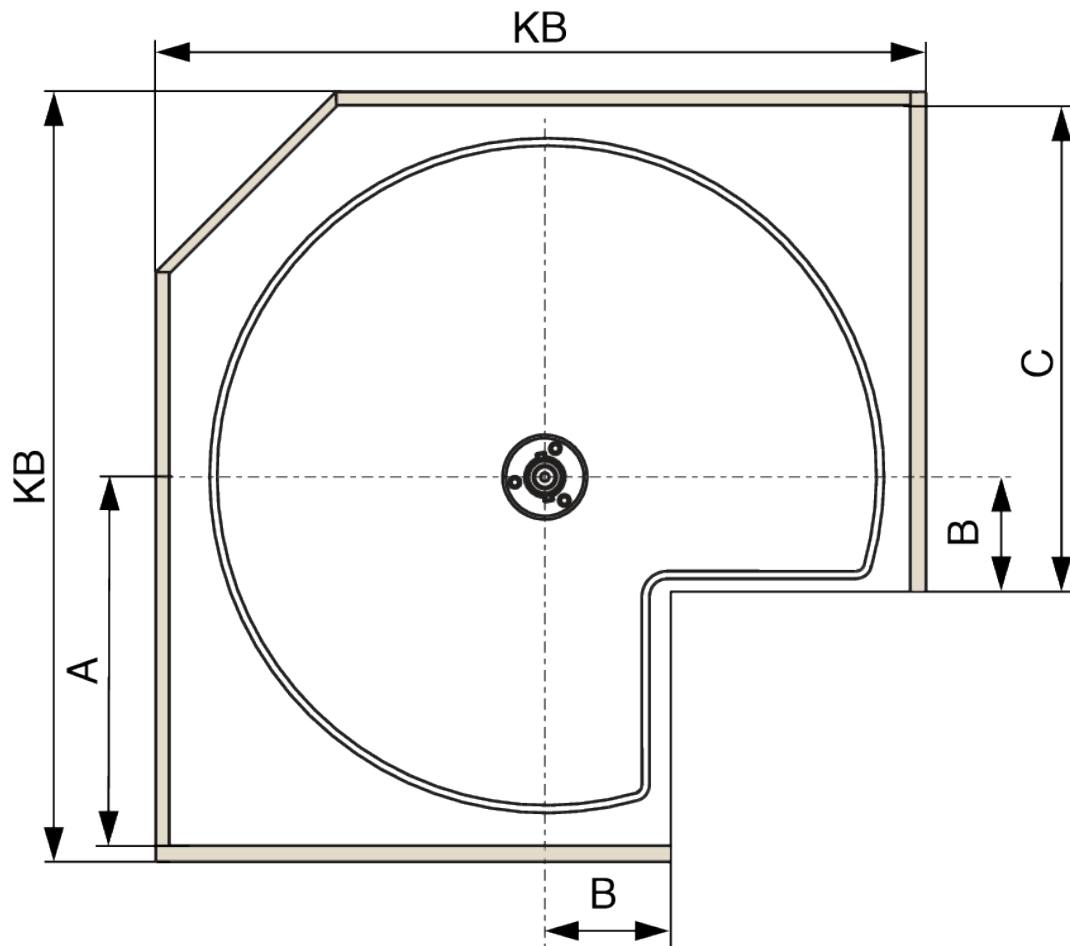

Kesse Carousel 270°, Achsrohr, H742-832, Chrom

Parameter

Farbe	Chrom
Marke	Kesseböhrer (Kesseboehmer)
Form	270°
Katalog Seite	10.25
Korpushöhe	742..832 mm
Hersteller Produktbezeichnung	260359 0005

Produktbeschreibung

Kesse Carousel 270°, Axle The Kesse Carousel 270° axle is an essential component designed for smooth and efficient rotation of carousel baskets. Crafted from high-quality chrome, it offers durability and an elegant finish, making it ideal for modern kitchen or cabinet setups. Please note that the basket for this axle is sold separately, providing flexibility in customization. Key Features: High-quality chrome construction for a sleek and durable design. Supports smooth 270° rotation for carousel functionality. Compatible with a variety of cabinet sizes. Basket sold separately, allowing personalized configurations.

Kesse Carousel 270°, Korb ARENA style, W900, Weiß/Chrom
F005435

Kesse Carousel 270°, Korb ARENA pure, W800, Anthrazit
F005436

Kesse Carousel 270°, Korb ARENA style, W800, Anthrazit
F005437

Anleitung

ARENA Dreiviertelkreistablar

2.

max. 25 kg

3.

4.

KESSEBÖHMER MA 402557 0000 Rev.: 002-2018-04-17

1

2D-Zeichnung

KB	A	B	C
800	min 360	min 120	min 480
900	min 420	min 90	min 510