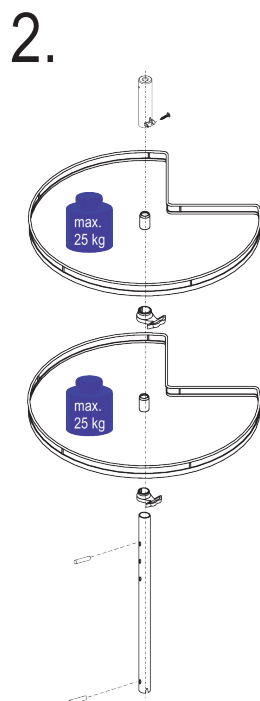

Kesse Carousel 270°, Achsrohr, H655-745, Chrom

Parameter

Farbe	Chrom
Marke	Kesseböhmer (Kesseboehmer)
Form	270°
Katalog Seite	10.25
Korpushöhe	655..745 mm
Hersteller Produktbezeichnung	250052 0005

Produktbeschreibung

Kesse Carousel 270°, Axle The Kesse Carousel 270° axle is an essential component designed for smooth and efficient rotation of carousel baskets. Crafted from high-quality chrome, it offers durability and an elegant finish, making it ideal for modern kitchen or cabinet setups. Please note that the basket for this axle is sold separately, providing flexibility in customization. Key Features: High-quality chrome construction for a sleek and durable design. Supports smooth 270° rotation for carousel functionality. Compatible with a variety of cabinet sizes. Basket sold separately, allowing personalized configurations.

Kesse Carousel 270°, Korb ARENA style, W900, Weiß/Chrom
F005435

Kesse Carousel 270°, Korb ARENA pure, W800, Anthrazit
F005436

Kesse Carousel 270°, Korb ARENA style, W800, Anthrazit
F005437

Anleitung

ARENA Dreiviertelkreistablar

Montageanleitung ARENA Dreiviertelkreistablar
 Mounting instruction ARENA 270° shelf
 Instructions d'assemblage ARENA 270° fond

KESSEBÖHMER

KESSEBÖHMER MA 402557 0000 Rev.: 002-2018-04-17

1

2D-Zeichnung

KB	A	B	C
800	min 360	min 120	min 480
900	min 420	min 90	min 510