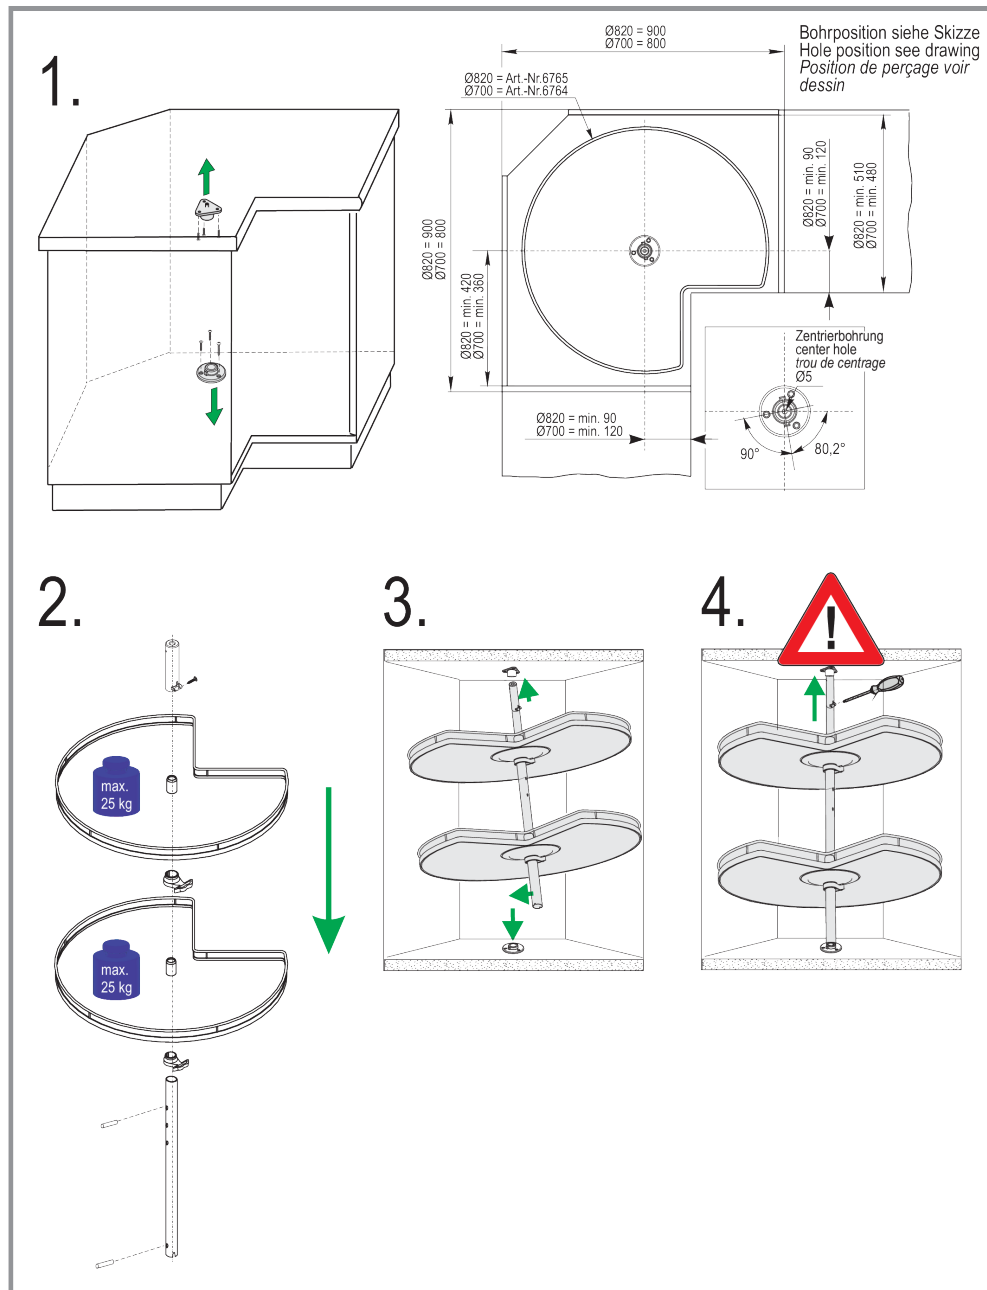

Kesse Carousel 270°, Achsrohr, H655-745, Chrom

Parameter

Farbe	Chrom
Marke	Kesseböhmer (Kesseboehmer)
Form	270°
Katalog Seite	10.25
Korpushöhe	655..745 mm
Hersteller Produktbezeichnung	250052 0005

Produktbeschreibung

Kesse Carousel 270°, Axle The Kesse Carousel 270° axle is an essential component designed for smooth and efficient rotation of carousel baskets. Crafted from high-quality chrome, it offers durability and an elegant finish, making it ideal for modern kitchen or cabinet setups. Please note that the basket for this axle is sold separately, providing flexibility in customization. Key Features: High-quality chrome construction for a sleek and durable design. Supports smooth 270° rotation for carousel functionality. Compatible with a variety of cabinet sizes. Basket sold separately, allowing personalized configurations.

Kesse Carousel 270°, Korb ARENA style, W900, Weiß/Chrom
F005435

Kesse Carousel 270°, Korb ARENA pure, W800, Anthrazit
F005436

Kesse Carousel 270°, Korb ARENA style, W800, Anthrazit
F005437

Anleitung

ARENA Dreiviertelkreistablar

Montageanleitung ARENA Dreiviertelkreistablar
 Mounting instruction ARENA 270° shelf
 Instructions d'assemblage ARENA 270° fond

KESSEBÖHMER

KESSEBÖHMER MA 402557 0000 Rev.: 002-2018-04-17

1

2D-Zeichnung

KB	A	B	C
800	min 360	min 120	min 480
900	min 420	min 90	min 510