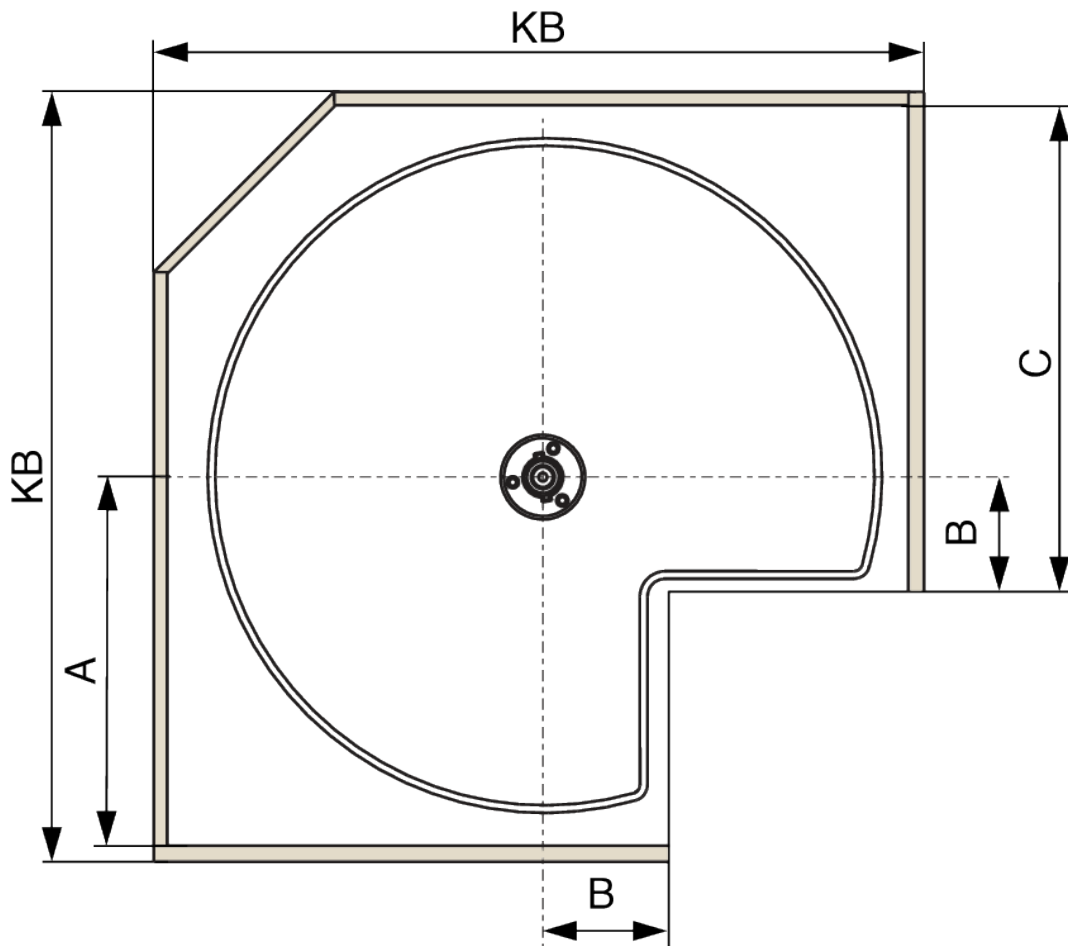

Kesse Carousel 270°, Achsrohr, H655-745, Chrom

Parameter

Farbe	Chrom
Marke	Kesseböhmer (Kesseboehmer)
Form	270°
Katalog Seite	10.25
Korpushöhe	655..745 mm
Hersteller Produktbezeichnung	250052 0005

Produktbeschreibung

Kesse Carousel 270°, Axle The Kesse Carousel 270° axle is an essential component designed for smooth and efficient rotation of carousel baskets. Crafted from high-quality chrome, it offers durability and an elegant finish, making it ideal for modern kitchen or cabinet setups. Please note that the basket for this axle is sold separately, providing flexibility in customization. Key Features: High-quality chrome construction for a sleek and durable design. Supports smooth 270° rotation for carousel functionality. Compatible with a variety of cabinet sizes. Basket sold separately, allowing personalized configurations.

Kesse Carousel 270°, Korb ARENA style, W900, Weiß/Chrom
F005435

Kesse Carousel 270°, Korb ARENA pure, W800, Anthrazit
F005436

Kesse Carousel 270°, Korb ARENA style, W800, Anthrazit
F005437

Anleitung

ARENA Dreiviertelkreistablar

Montageanleitung ARENA Dreiviertelkreistablar
 Mounting instruction ARENA 270° shelf
 Instructions d'assemblage ARENA 270° fond

KESSEBÖHMER

KESSEBÖHMER MA 402557 0000 Rev.: 002-2018-04-17

1

2D-Zeichnung

KB	A	B	C
800	min 360	min 120	min 480
900	min 420	min 90	min 510