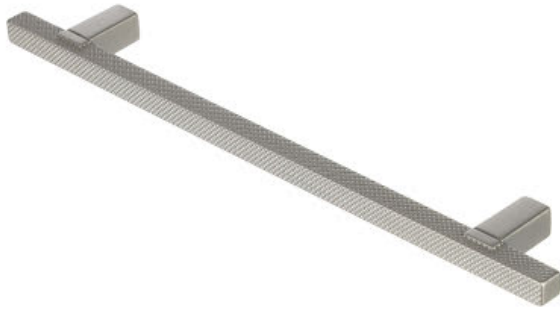

Citterio Giulio XH59 Griff, 160 mm, Mattsilber

Parameter

Oberflächenveredelung	matt
Farbe	Silber
Marke	Citterio Giulio
Katalog Seite	4.47
CC Abstand	160 mm
Menge im Karton	50
Material	Zamac

Produktbeschreibung

Citterio Giulio XH59 Handle Upgrade your interiors with the Citterio Giulio XH59 handle, meticulously crafted for elegance and durability. This handle complements both modern and classic spaces, making it an essential addition to your home. Key Features: Premium Zamac Material: Constructed from high-quality zamac, ensuring durability and a refined look. Variety of Options: Available in multiple colours and sizes to perfectly match your décor. Matching Knob Available: Complete your interior design with a knob in the same elegant style. Designer Brand: A creation of the esteemed Italian brand Citterio Giulio, known for superior craftsmanship. Designer Series: Part of the unique XH59 series, offering a seamless blend of modern design and functionality. Complete Package: Includes all necessary screws for easy installation.

Zubehör

Citterio Giulio XH59 Knopf, 12 mm, Mattsilber
F005461

2D-Zeichnung