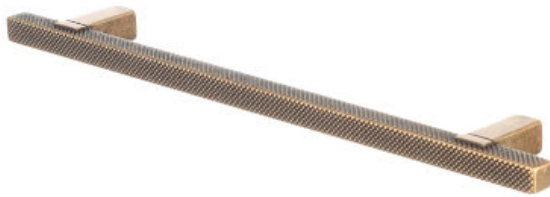

## Citterio Giulio XH59 Griff, 160 mm, Französische Bronze patiniert

### Parameter

Marke	Citterio Giulio
Katalog Seite	4.47
Oberflächenveredelung	patiniert
CC Abstand	160 mm
Farbe	Bronze
Menge im Karton	50
Material	Zamac

### Produktbeschreibung

Citterio Giulio XH59 Handle Upgrade your interiors with the Citterio Giulio XH59 handle, meticulously crafted for elegance and durability. This handle complements both modern and classic spaces, making it an essential addition to your home. Key Features: Premium Zamac Material: Constructed from high-quality zamac, ensuring durability and a refined look. Variety of Options: Available in multiple colours and sizes to perfectly match your décor. Matching Knob Available: Complete your interior design with a knob in the same elegant style. Designer Brand: A creation of the esteemed Italian brand Citterio Giulio, known for superior craftsmanship. Designer Series: Part of the unique XH59 series, offering a seamless blend of modern design and functionality. Complete Package: Includes all necessary screws for easy installation.

#### Citterio Giulio XH59 Knopf, 12 mm, Französische Bronze patiniert

F003279

2D-Zeichnung